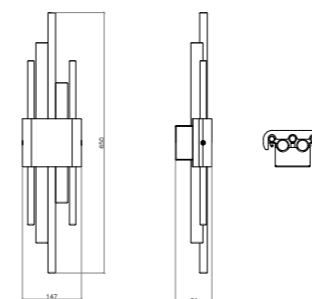

**DIMMING**

Mains dimmable | TRIAC

**IP RATING**

IP20 rated

**LIGHT SOURCE**

1 x 4.5W LED | 1 x 7W LED | S14D lamp provided  
120/240V | 2700k

**DIMENSIONS**

H650mm | W147mm | D91mm  
H25.6in | W5.8in | D3.6in  
5.5kg | 12lbs

**WALL PLATE**

H86mm | W86mm | D43mm  
H3.4in | W3.4in | D1.7in  
4in J-box plate available

**FINISHES**

GREEN GUATEMALA | BRUSHED BRASS

BLACK MAQUINA | ANTIQUE BRASS

BLACK MAQUINA | DARK BRONZE

WHITE CARRARA | SATIN NICKEL

**LINE DRAWINGS**