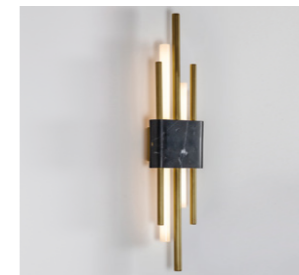

White Carrara | Brushed Brass

BLACK MAQUINA | ANTIQUE BRASS