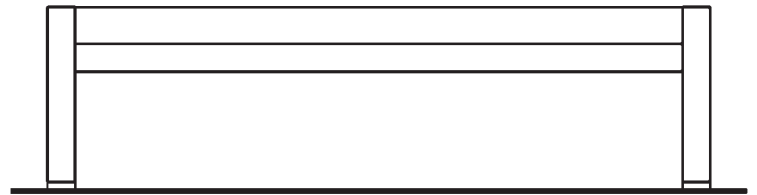

TABOURET BENCH

48-52"W x 15"D x 20"H

60-64"W x 15"D x 20"H

72"W x 15"D x 20"H [SHOWN]

C R E V S T Å D

DESCRIPTION

TIGHT CAPPED ENDS  
BOXED SEAT  
SEAMS ON ALL EDGES  
[2] WOOD BLOCK FEET

I08B TABOURET BENCH

SIDE VIEW

FRONT VIEW

DIMENSIONS

48-52"W x 15"D x 20"H  
60-64"W x 15"D x 20"H  
72"W x 15"D x 20"H [SHOWN]

OPTIONS

LUGGAGE STITCH / DOUBLE NEEDLE DETAIL AT SEAMS