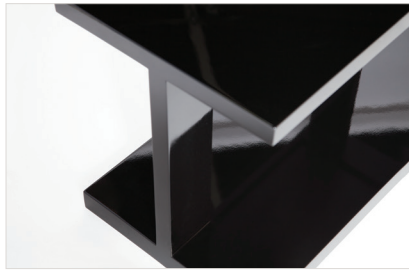

RYAN | JACKSON

Streamline Occasional Table

Finish options:
All woods and lacquers
See finish chart for details

Standard size:
30"L x 20"D x 17"H
Custom sizes available

Shown as:
Black high gloss lacquer