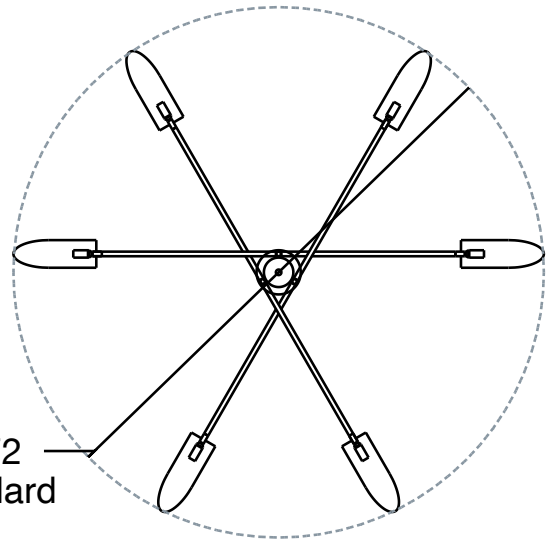

DESCRIPTION

The Sonata Chandelier is an exquisitely handcrafted lighting fixture with elegant, adjustable arms. It features handmade glass shades that emit a soft, ambient glow, creating a beautiful wash of light on the ceiling. Fully customizable, this design offers various arm configurations, layer quantities, and can be sized to fit your project needs.

MATERIALS

Brass
Powder coated steel
Kiln Formed Glass

DIMENSIONS

Arms: 72"L x 3.75"W x 3.75"H
Shade: 11.75"L x 3.75"W x 3.75"H
Canopy: 6" diameter
OAL : Please specify

WEIGHT

24 lb

LAMPING INCLUDED: Specify color

Emery Allen - EA-E26-8.5W-001-279F-D
2700K-90+ CRI JA8-2019 E26
3000K-90+ CRI JA8-2019 E26
Works with ELV LED Dimmers.

VOLTAGE

120V E26 SOCKET

WATTAGE

51 watts max (5100lm)

FINISH: CANOPY/STEM/ARM

- Aged Bronze
- Blackened Bronze
- Oil Rubbed Bronze
- Black Satin Powder Coat
- White Satin Powder Coat

SPECIAL ORDER FINISHES: CANOPY/STEM/ARM(25% UP-CHARGE)

- Polished Chrome
- Polished Brass
- Polished Nickel

FINISH: HARDWARE

- Aged Bronze
- Blackened Bronze
- Oil Rubbed Bronze
- Black Satin Powder Coat
- White Satin Powder Coat
- Polished Chrome
- Polished Brass
- Polished Nickel

GLASS SHADE COLOR

- Cloud
- Snow
- Vapor
- Frost

REMARKS

Fixed drop - Not adjustable on site.
Please specify OAL.

Overall length (OAL) is calculated at the at the center point of the lowest arm from the ceiling. Each arm has the ability to be positioned up or down 20 degrees from that pivot point which can raise/lower the shades approx. 6"-10". For optimal ceiling reflection, the top arm shade should not be closer than 8" to the ceiling.

Each arm has the ability to rotate 350 degrees. Please handle with care while installing and adjusting.

Arm length can be shortened at no additional cost to suit your projected requirements.

Indoor use and dry locations only.

NOTE: LED Type Lamps only. Halogen Bulbs will void warranty.

UL Certified

Title 24 JA8 Compliant
with supplied lamps.