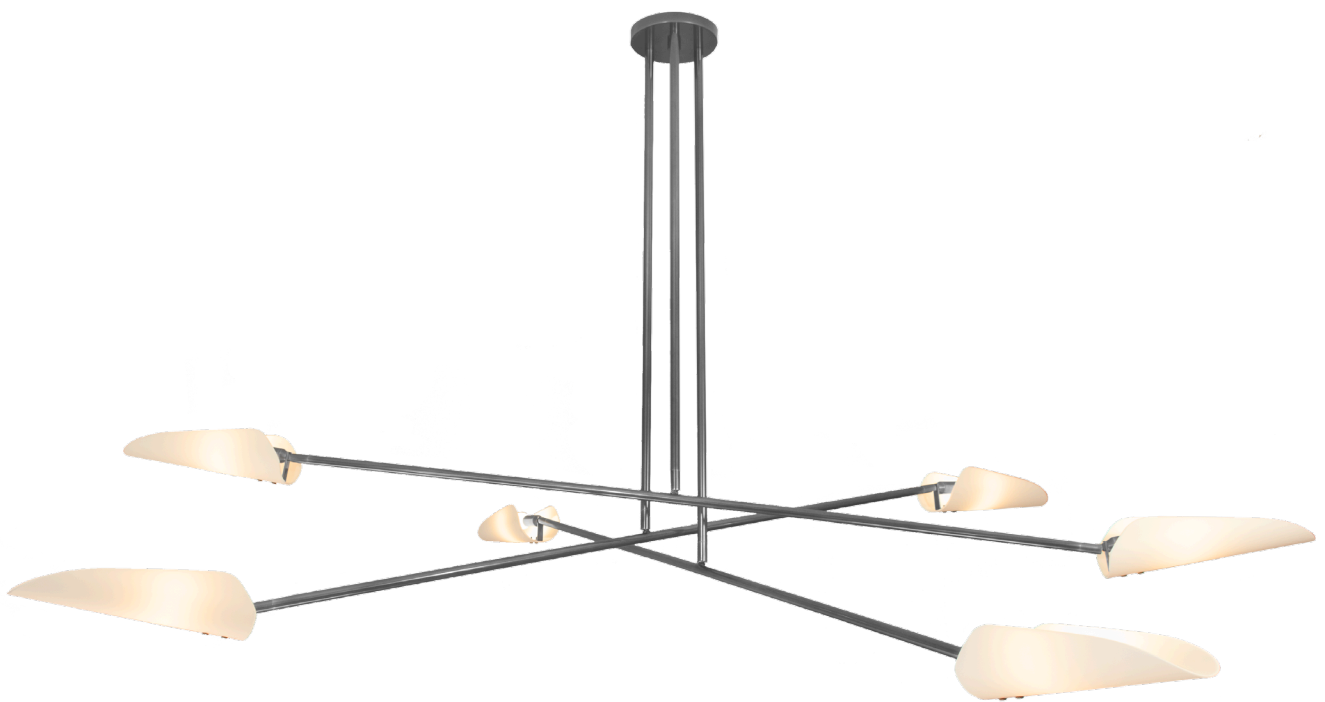

# Sonata

Three Arm Chandelier

---

Shown in Blackened Bronze

figueredoSTUDIO

## Three Arm Chandelier

OAL and Arm length can be customized

### DESCRIPTION

The Sonata Chandelier is an exquisitely handcrafted lighting fixture with elegant, adjustable arms. It features handmade glass shades that emit a soft, ambient glow, creating a beautiful wash of light on the ceiling. Fully customizable, this design offers various arm configurations, layer quantities, and can be sized to fit your project needs.

### DIMENSIONS

Arms: 72"L x 3.75"W x 3.75"H  
Shade: 11.75"L x 3.75"W x 3.75"H  
Canopy: 6" diameter  
OAL : Please specify