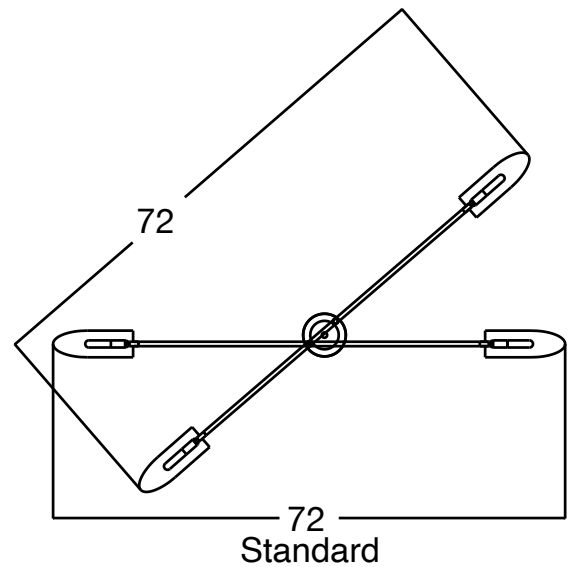

Sonata

Two Arm Chandelier

Shown in Polished Nickel with Snow Shade

figueredoSTUDIO

Sonata

Two Arm Chandelier

DESCRIPTION

The Sonata Chandelier is an exquisitely handcrafted lighting fixture with elegant, adjustable arms. It features handmade glass shades that emit a soft, ambient glow, creating a beautiful wash of light on the ceiling. Fully customizable, this design offers various arm configurations, layer quantities, and can be sized to fit your project needs.

MATERIALS

Brass
Powder coated steel
Kiln Formed Glass

DIMENSIONS

Arms: 72"L x 3.75"W x 3.75"H
Shade: 11.75"L x 3.75"W x 3.75"H
Canopy: 6" diameter
OAL : Please specify

WEIGHT

20 lb

LAMPING INCLUDED: Specify color