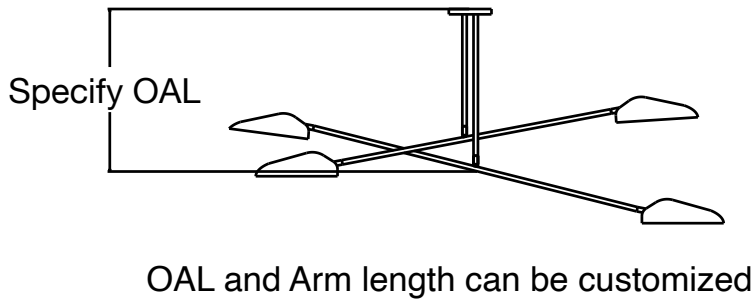

Sonata

Two Arm Chandelier

Shown in Polished Nickel with Snow Shade

figueredoSTUDIO

Sonata

Two Arm Chandelier

DESCRIPTION

The Sonata Chandelier is an exquisitely handcrafted lighting fixture with elegant, adjustable arms. It features handmade glass shades that emit a soft, ambient glow, creating a beautiful wash of light on the ceiling. Fully customizable, this design offers various arm configurations, layer quantities, and can be sized to fit your project needs.

MATERIALS

Brass
Powder coated steel
Kiln Formed Glass

DIMENSIONS

Arms: 72"L x 3.75"W x 3.75"H
Shade: 11.75"L x 3.75"W x 3.75"H
Canopy: 6" diameter
OAL : Please specify

WEIGHT

20 lb

LAMPING INCLUDED: Specify color