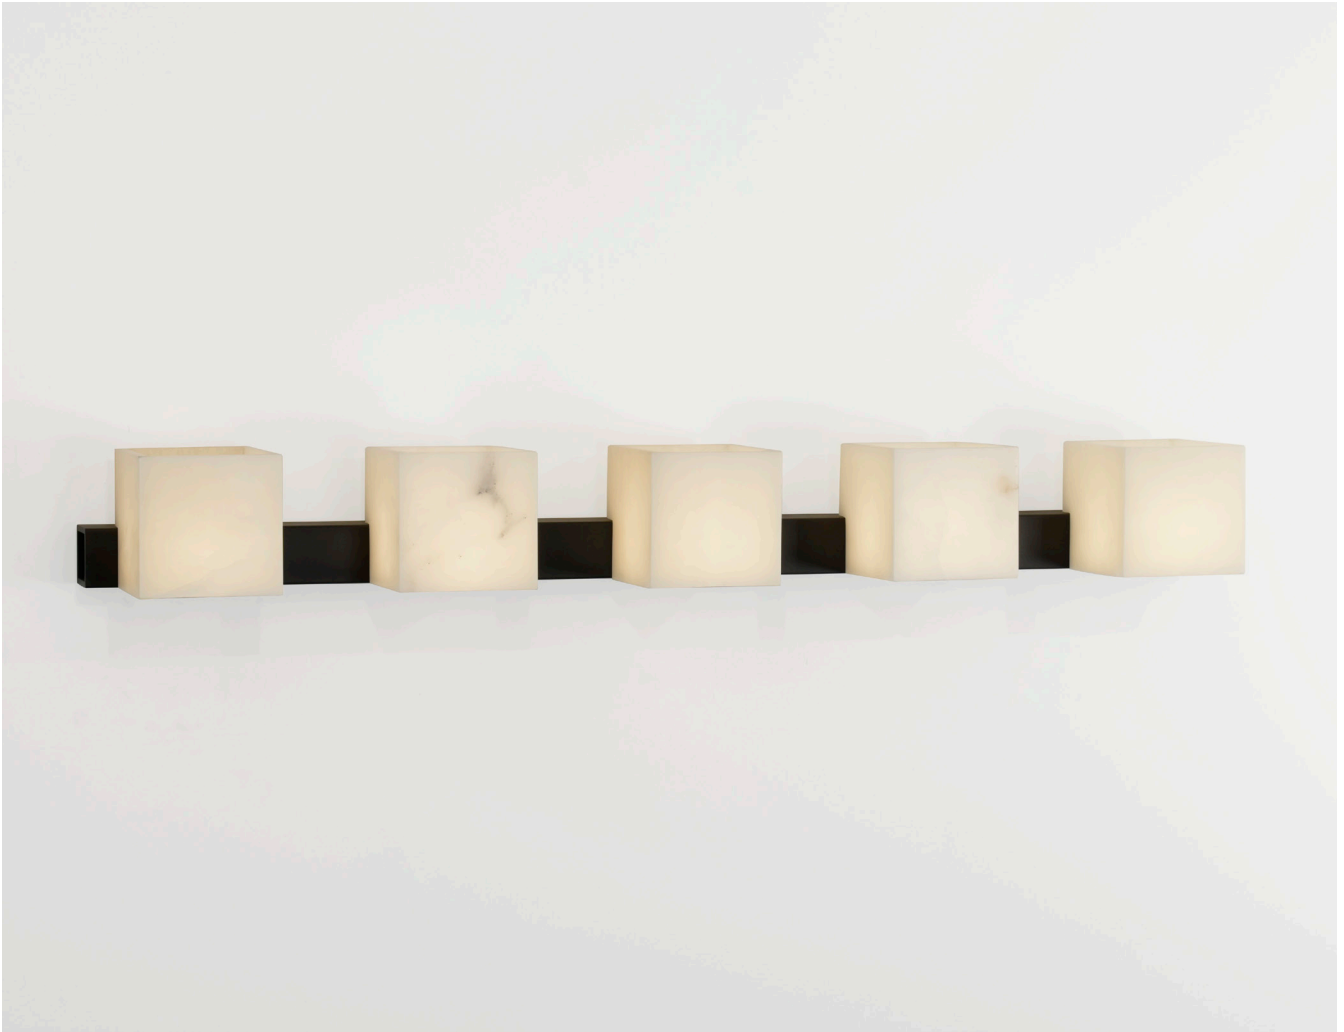

F U S E
lighting

SOHO LINEAR SCONCE
9059C

PATINATED STEEL WITH ALABASTER SHADES

© 2000-2020 FUSE LIGHTING.
ALL RIGHTS RESERVED.

SOHO LINEAR SCONCE

9059C

HEIGHT: 7" (17.8 CM)

WIDTH: 62" (157.5 CM)

DEPTH: 8" (20.3 CM)

WEIGHT: 7.5 LBS

WIRING: 5 CANDELABRA BASE

SOCKETS, 60 WATT MAX. EACH

RECOMMENDED BULB: WHITE G-16.5
25 WATT

J-BOX LOCATION: APPROX. 7" (17.8
CM) FROM TOP OF FIXTURE

METAL FINISHES

BRUSHED BRASS

LIGHT ANTIQUE BRASS

DARK ANTIQUE BRASS

MATTE BRASS

POLISHED NICKEL

SATIN NICKEL

OIL RUBBED BRONZE

GLOSS WHITE POWDER COAT

MATTE BLACK POWDER COAT

PATINATED STEEL

SHADE OPTION

ALABASTER

NOTES:

SHADES ARE HAND CUT AND ASSEMBLED FROM ALABASTER SHEETS.

NO TWO SHADE CUBES WILL BE IDENTICAL AND WILL VARY IN COLOR AND VEINING.

CHANDELIER
5059

CHANDELIER X
5059 X