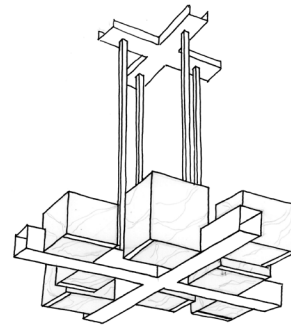

F U S E
lighting

SOHO LINEAR SCONCE
9059C

PATINATED STEEL WITH ALABASTER SHADES

© 2000-2020 FUSE LIGHTING.
ALL RIGHTS RESERVED.

SOHO LINEAR SCONCE

9059C

HEIGHT: 7" (17.8 CM)

WIDTH: 62" (157.5 CM)

DEPTH: 8" (20.3 CM)

WEIGHT: 7.5 LBS

WIRING: 5 CANDELABRA BASE

SOCKETS, 60 WATT MAX. EACH

RECOMMENDED BULB: WHITE G-16.5
25 WATT

J-BOX LOCATION: APPROX. 7" (17.8
CM) FROM TOP OF FIXTURE

METAL FINISHES

BRUSHED BRASS

PATINATED STEEL

SHADE OPTION

ALABASTER

NOTES:

SHADES ARE HAND CUT AND ASSEMBLED FROM ALABASTER SHEETS.

NO TWO SHADE CUBES WILL BE IDENTICAL AND WILL VARY IN COLOR AND VEINING.

CHANDELIER
5059

CHANDELIER X
5059 X