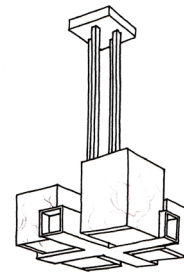

F U S E
lighting

SOHO LINEAR SCONCE
9059C

PATINATED STEEL WITH ALABASTER SHADES

© 2000-2020 FUSE LIGHTING.
ALL RIGHTS RESERVED.

SOHO LINEAR SCONCE

9059C

HEIGHT: 7" (17.8 CM)

WIDTH: 62" (157.5 CM)

DEPTH: 8" (20.3 CM)

WEIGHT: 7.5 LBS

WIRING: 5 CANDELABRA BASE

SOCKETS, 60 WATT MAX. EACH

RECOMMENDED BULB: WHITE G-16.5
25 WATT

J-BOX LOCATION: APPROX. 7" (17.8
CM) FROM TOP OF FIXTURE

METAL FINISHES

BRUSHED BRASS

PATINATED STEEL

SHADE OPTION

ALABASTER

NOTES:

SHADES ARE HAND CUT AND ASSEMBLED FROM ALABASTER SHEETS.

NO TWO SHADE CUBES WILL BE IDENTICAL AND WILL VARY IN COLOR AND VEINING.

CHANDELIER
5059

CHANDELIER X
5059 X

PENDANT
4059

SCONCE

9059A (6" SCONCE)

9059B (7" SCONCE)

fuselighting.com

© COPYRIGHT FUSE LIGHTING.
ALL RIGHTS RESERVED.