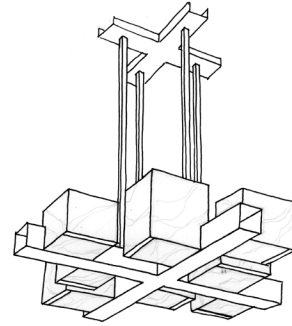

SOHO CHANDELIER

5059

HEIGHT: 8" (20.3 CM)

WIDTH: 52" (132.1 CM)

DEPTH: 17" (43.2 CM)

OAH: 38" (96.5 CM)

CEILING CANOPY: 44"W X 4 1/4"D
(111.7W X 10.8D)

WEIGHT: APPROX. 100 LBS.

WIRING: 8 CANDELABRA-BASE
SOCKETS, 60 WATT MAX. EACH

RECOMMENDED BULB:
WHITE G-16.5 GLOBE

METAL FINISHES

BRUSHED BRASS

LIGHT ANTIQUE BRASS

DARK ANTIQUE BRASS

MATTE BRASS

POLISHED NICKEL

SATIN NICKEL

OIL RUBBED BRONZE

GLOSS WHITE POWDER COAT

MATTE BLACK POWDER COAT

PATINATED STEEL

SHADE OPTION

ALABASTER

NOTES:

SHADES ARE HAND CUT AND ASSEMBLED FROM ALABASTER SHEETS.

NO TWO SHADE CUBES WILL BE IDENTICAL AND WILL VARY IN COLOR AND VEINING.

CHANDELIER X
5059 X