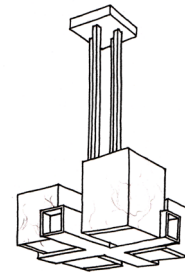

F U S E
lighting

SOHO CHANDELIER
5059

DARK ANTIQUE BRASS WITH ALABASTER SHADES

© 2000-2020 FUSE LIGHTING.
ALL RIGHTS RESERVED.

SOHO CHANDELIER

5059

HEIGHT: 8" (20.3 CM)

WIDTH: 52" (132.1 CM)

DEPTH: 17" (43.2 CM)

OAH: 38" (96.5 CM)

CEILING CANOPY: 44"W X 4 1/4"D
(111.7W X 10.8D)

WEIGHT: APPROX. 100 LBS.

WIRING: 8 CANDELABRA-BASE
SOCKETS, 60 WATT MAX. EACH

RECOMMENDED BULB:
WHITE G-16.5 GLOBE

METAL FINISHES

MATTE BLACK POWDER COAT

PATINATED STEEL

SHADE OPTION

ALABASTER

NOTES:

SHADES ARE HAND CUT AND ASSEMBLED FROM ALABASTER SHEETS.

NO TWO SHADE CUBES WILL BE IDENTICAL AND WILL VARY IN COLOR AND VEINING.

CHANDELIER X
5059 X

PENDANT
4059

SCENCE

9059A (6" SCENCE)

9059B (7" SCENCE)

SOHO LINEAR
9059C

fuselighting.com

© COPYRIGHT FUSE LIGHTING.
ALL RIGHTS RESERVED.