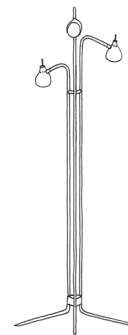

FLOOR LAMP
7050

fuselighting.com

© COPYRIGHT FUSE LIGHTING.
ALL RIGHTS RESERVED.