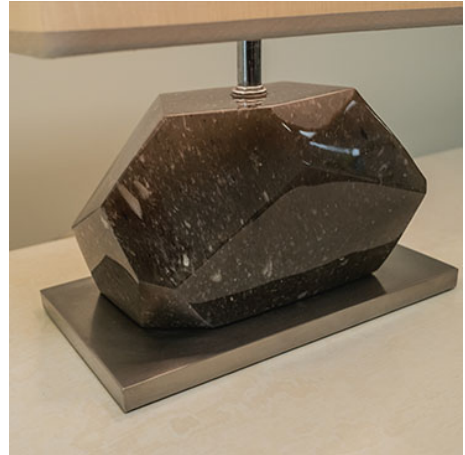

## Smoke Crystal Horizontal Facet Lamp

RK# 9918

SMOKE CRYSTAL  
INCLUSION VARIES  
CONTEMPORARY  
12"L X 5 1/2"W X 18 1/4"H  
\$3,000.00