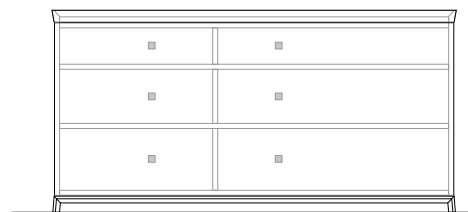

Large Floor Mirror-leaning and wall-mounted to wall with french cleat

Small wall-mounted Mirror hung vertically with french cleat (Shown with Hedge Short Dresser)

Small wall-mounted Mirror hung horizontally with french cleat (Shown with Sideline Low Dresser)

MIRROR

Our Sidelines Mirror is true to the Sidelines form with unique asymmetrical detailing. Two tones of wood frame the bottom and one side of the mirror that is beveled along the other two edges. The Large Floor Mirror is designed to be leaned against the wall and attached pitched or flat with a french cleat wall-mounting system. The Small Wall Mirror can be oriented vertically or horizontally to suit the setting. (Shown in Walnut with Natural and Black-brown finishes)

Handcrafted in California.

DIMENSIONS

Large Floor Mirror
37"W x 78"H x 1.25"D

Small Wall Mirror
46"W x 25.75"H x 1.25"D