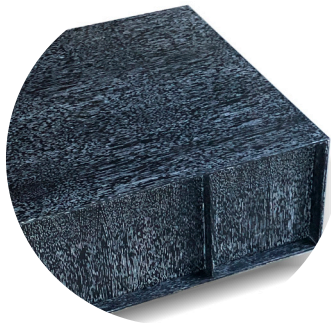

BAKER + HESSELDENZ
S T U D I O

30"W x 12" H x 22"D
custom sizes available

SHOTO NIGHTSTAND

A study in simplicity, whose low profile is inspired by traditional Japanese design.

Large single drawer with intergrated pull.

Pictured with cerused white oak