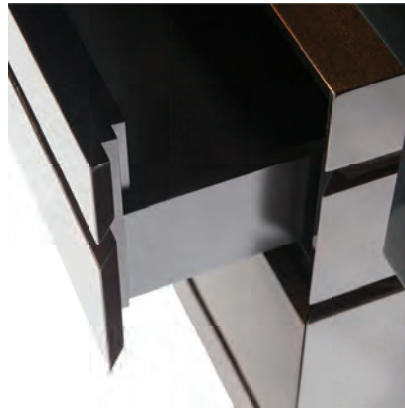

RYAN | JACKSON

Shipp Desk

Substantial plinth bases anchor the soaring top, that when paired, have an undeniably strong presence

Finish options:

Body: High gloss lacquer | Stained wood

Reveals: High gloss lacquer | Stained wood

Additional options:

Privacy panel, pencil drawer and grommets

Standard sizes:

65"L x 36"W x 30"H

72"L x 36"W x 30"H

Custom sizes available

Shown as:

Body: Sapele medium brown veneer | Black lacquer