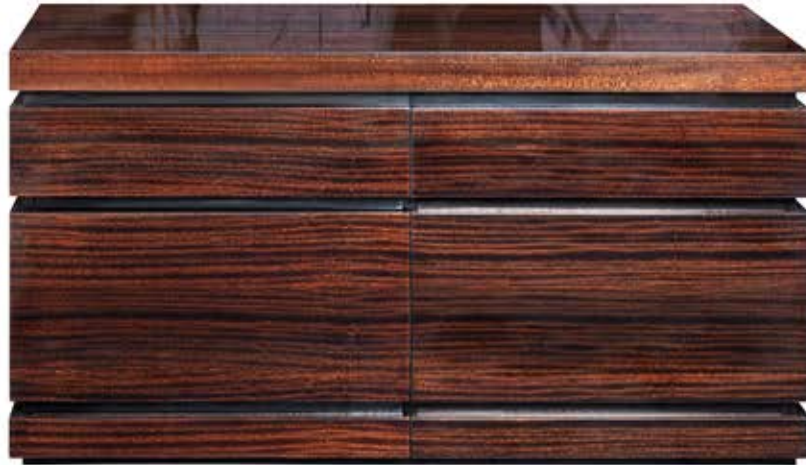

RYAN | JACKSON

Shipp Credenza

An edited form, refined materials, provide a chic yet thoughtful case piece.

Finish options:

Body: High gloss lacquer | Stained wood

Reveals: High gloss lacquer | Stained wood

Additional options:

Grommets

Leather drawer liners

Standard Sizes:

48"L x 21"D x 30"H

60"L x 21"D x 30"H

72"LI x 21"D x 30"H

Shown as:

Body: Sapele high gloss finish

Reveals: Black high gloss lacquer