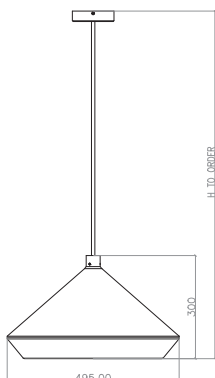

## DIMENSIONS

H to order | W 495mm  
H to order | W 19.5in  
8.8kg | 19.4lbs

## CEILING CANOPY

Round ceiling canopy  
H 30mm | Ø 116mm  
H 1.2in | Ø 4.5in

## LINE DRAWINGS