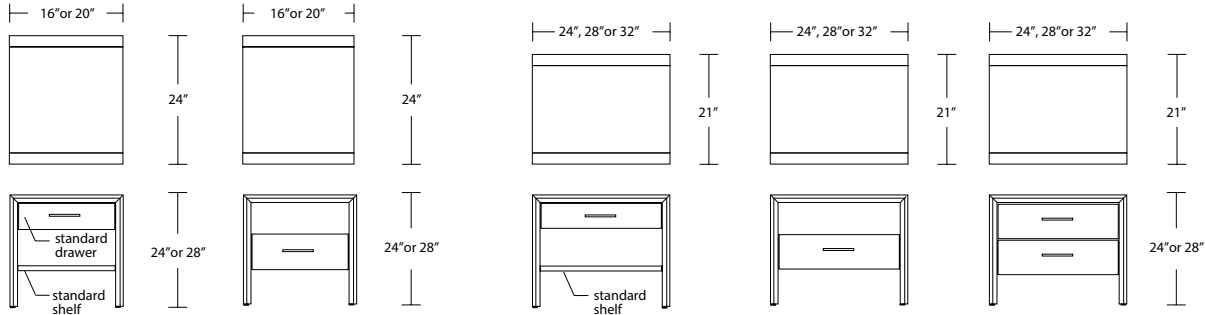

**SERENA 72**

**72W x 21D x 30H**

Shown in Walnut with Satin Brass Pulls.

The Serena Collection, defined by its gently curved wood frame, evokes modern elegance. The Serena 72 can be ordered as a sideboard, buffet, or dresser. Custom curved solid brass pulls add an artisanal touch. Available in various sizes, configurations, and finishes, it enhances the sophistication of any space.

Serena 16, 20

Serena 24, 28, 32

Serena 36. 42

Serena 48. 54. 60

Serena 72. 84

DESCRIPTION	FINISH OPTIONS	
<p><b>Serena Side Table, Casegoods:</b>                      Profiled and mitered solid wood frame with veneer top. Levelers.</p> <p><b>Standard Options:</b>                      Drawers, drawer dividers, shelves. Dark bronze, medium bronze or satin bronze pulls</p> <p><b>Custom Orders:</b>                      Custom sizes, woods and finishes are available. Please request a price quotation.</p>	<p><b>Standard - Natural / Stained:</b></p> <p>Bronze Ash, Burnt Ash, Ebonized Ash, Grey Ash, Medium Mahogany, Oak, Bluff Oak, Grey Oak, Fumed Oak, Ebonized Oak, Walnut, Medium Walnut, Dark Walnut, Ebonized Walnut, Grey Walnut, Silver Walnut, Terra Walnut, Bronze Walnut, Claro Toned Walnut.</p>	<p><b>Premium - Cerused / Bleached:</b></p> <p>Bleached Ash, Cerused Grey Ash, Cerused Bronze Ash, Cerused Burnt Ash, Cerused Mahogany, Cerused Dark Mahogany, Bleached Walnut, Cerused Walnut, Cerused Grey Walnut, Cerused Silver Walnut, Cerused Bronze Walnut, Cerused Oak, Bleached Oak.</p>