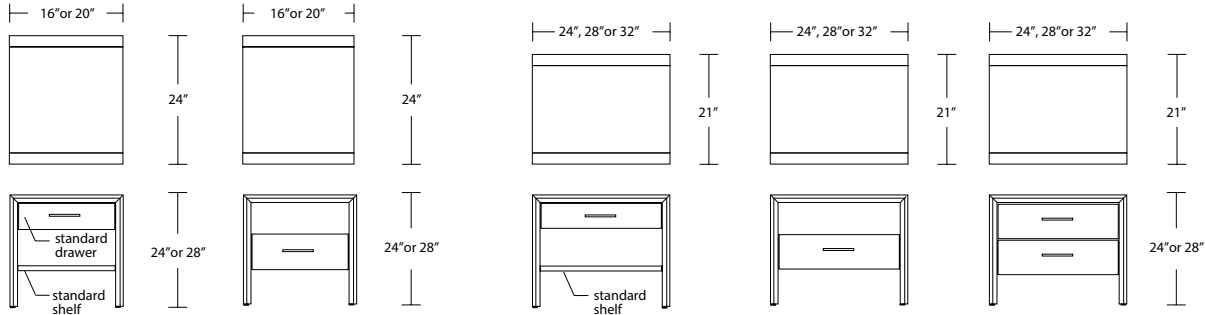

SERENA 54

54W x 21D x 30H

Shown in Walnut with Medium Bronze Pulls.

The Serena 54 showcases a gracefully profiled solid wood frame with an asymmetrical arrangement of doors and drawers. Custom machined solid brass pulls embellish the tranquil design. Available in various sizes, configurations, and finishes, this piece makes a refined modern statement in any space.

Serena 16, 20

Serena 24, 28, 32

Serena 36. 42

Serena 48. 54. 60

Serena 72. 84

DESCRIPTION	FINISH OPTIONS	
<p>Serena Side Table, Casegoods: Profiled and mitered solid wood frame with veneer top. Levelers.</p> <p>Standard Options: Drawers, drawer dividers, shelves. Dark bronze, medium bronze or satin bronze pulls</p> <p>Custom Orders: Custom sizes, woods and finishes are available. Please request a price quotation.</p>	<p>Standard - Natural / Stained:</p> <p>Bronze Ash, Burnt Ash, Ebonized Ash, Grey Ash, Medium Mahogany, Oak, Bluff Oak, Grey Oak, Fumed Oak, Ebonized Oak, Walnut, Medium Walnut, Dark Walnut, Ebonized Walnut, Grey Walnut, Silver Walnut, Terra Walnut, Bronze Walnut, Claro Toned Walnut.</p>	<p>Premium - Cerused / Bleached:</p> <p>Bleached Ash, Cerused Grey Ash, Cerused Bronze Ash, Cerused Burnt Ash, Cerused Mahogany, Cerused Dark Mahogany, Bleached Walnut, Cerused Walnut, Cerused Grey Walnut, Cerused Silver Walnut, Cerused Bronze Walnut, Cerused Oak, Bleached Oak.</p>