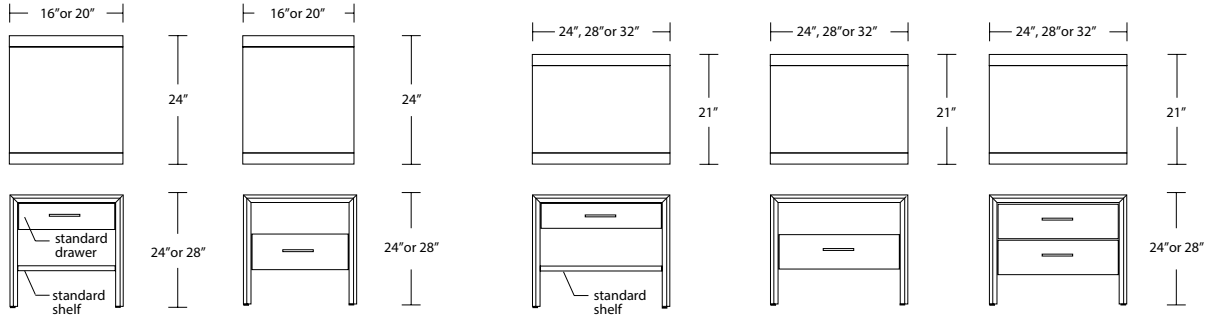

SERENA 36

36W x 21D x 30H

Shown in Walnut with Satin Brass Pulls.

The Serena Collection features a gracefully profiled solid wood frame, embodying modern elegance. This three-drawer version serves as a versatile bedside table or small dresser. Custom curved solid brass pulls add refined detail. Available in various sizes, configurations, and finishes, it offers a tailored touch to any interior.

Serena 16, 20

Serena 24, 28, 32

Serena 36. 42

Serena 48. 54. 60

Serena 72. 84

DESCRIPTION	FINISH OPTIONS	
<p>Serena Side Table, Casegoods: Profiled and mitered solid wood frame with veneer top. Levelers.</p> <p>Standard Options: Drawers, drawer dividers, shelves. Dark bronze, medium bronze or satin bronze pulls</p> <p>Custom Orders: Custom sizes, woods and finishes are available. Please request a price quotation.</p>	<p>Standard - Natural / Stained:</p> <p>Bronze Ash, Burnt Ash, Ebonized Ash, Grey Ash, Medium Mahogany, Oak, Bluff Oak, Grey Oak, Fumed Oak, Ebonized Oak, Walnut, Medium Walnut, Dark Walnut, Ebonized Walnut, Grey Walnut, Silver Walnut, Terra Walnut, Bronze Walnut, Claro Toned Walnut.</p>	<p>Premium - Cerused / Bleached:</p> <p>Bleached Ash, Cerused Grey Ash, Cerused Bronze Ash, Cerused Burnt Ash, Cerused Mahogany, Cerused Dark Mahogany, Bleached Walnut, Cerused Walnut, Cerused Grey Walnut, Cerused Silver Walnut, Cerused Bronze Walnut, Cerused Oak, Bleached Oak.</p>