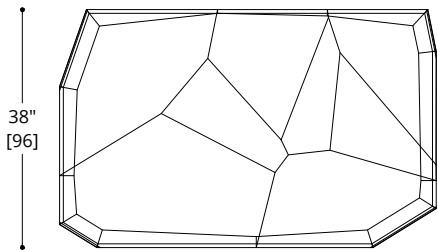

ATELIER PURCELL

SEISMIC COFFEE TABLE

ATELIER PURCELL

SEISMIC COFFEE TABLE

TOP

Glass

BASE

Marble
Custom Stone