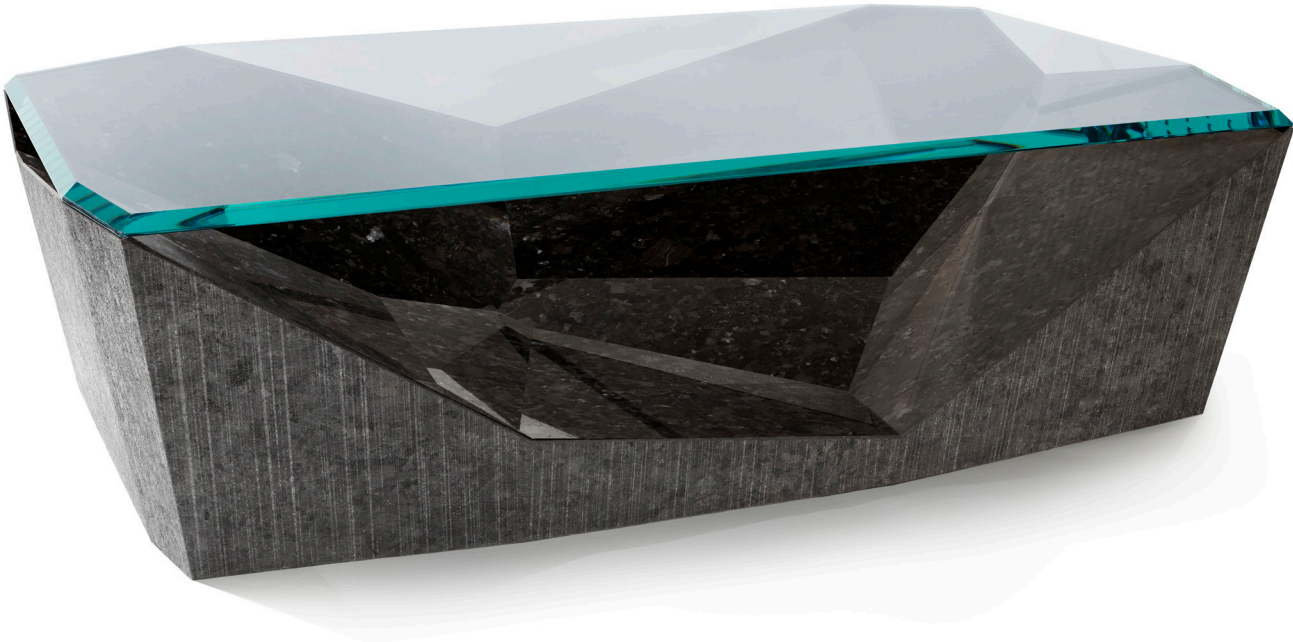

ATELIER PURCELL

SEISMIC COFFEE TABLE

ATELIER PURCELL

SEISMIC COFFEE TABLE

TOP

Glass

BASE

Marble
Custom Stone