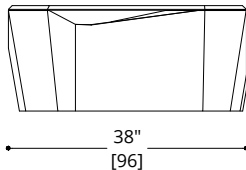

ATELIER PURCELL

SEISMIC COFFEE TABLE

ATELIER PURCELL

SEISMIC COFFEE TABLE

TOP

Glass

BASE

Marble
Custom Stone