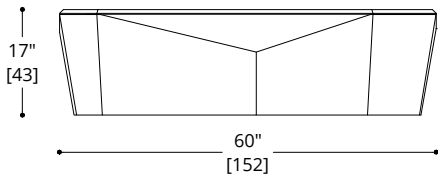

ATELIER PURCELL

SEISMIC COFFEE TABLE

ATELIER PURCELL

SEISMIC COFFEE TABLE

TOP

Glass

BASE

Marble
Custom Stone