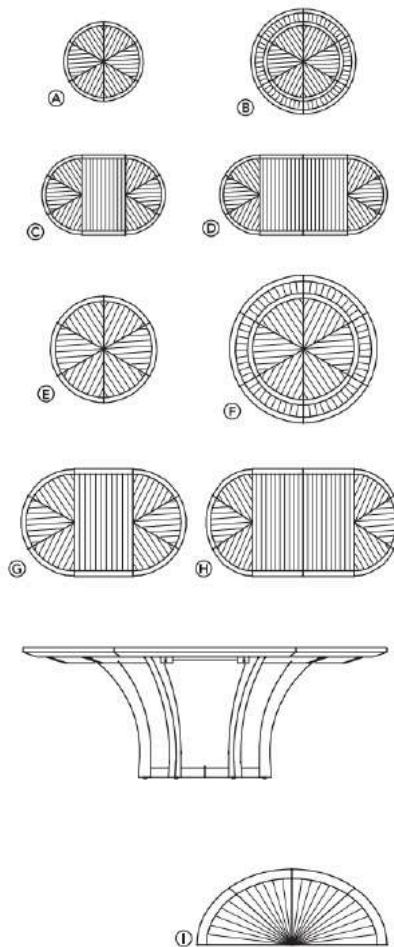

JIUN HO

FURNITURE

Savuti Table

jiunho.com

JIUN HO

SHOWN
Wood : Oak / Truffle

SAVUTI TABLE

TA-07-108-A

DIA 54" H 30"

No leaves

TA-07-108-B

DIA 54-76" H 30"

6 rectangular leaves

TA-07-108-C

DIA 54-78" W 54" H 30"

1 rectangular leaf

TA-07-108-D

DIA 54-94" W 48" H 30"

2 rectangular leaves

TA-07-108-E

DIA 60" H 30"

No leaves

TA-07-108-F

DIA 60-82" H 30"

6 circular leaves

TA-07-108-G

L 60-84" W 60" H 30"

1 leaf

TA-07-108-H

L 60-100" W 60" H 30"

2 leaves

CONSOLE