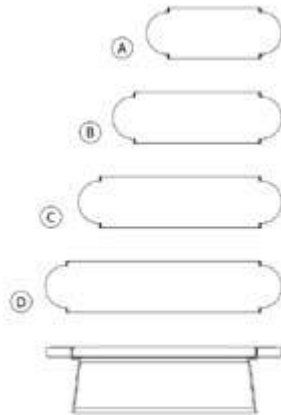

JIUN HO

FURNITURE

Saumur Bench

jiunho.com

JIUN HO

SHOWN
Metal : Cinnamon

SAUMUR BENCH

BCH-13-105-A
L 48" W 18" H 18"
COM 2.5 yds COL 45 sq ft

BCH-13-105-B
L 60" W 18" H 18"
COM 3 yds COL 54 sq ft

BCH-13-105-C
L 72" W 18" H 18"
COM 5.3 yds COL 63 sq ft

BCH-13-105-D
L 84" W 18" H 18"
COM 4 yds COL 72 sq ft

DENNIS MILLER ASSOCIATES

200 Lexington Avenue Suite 1210 New York, NY 10016
212.684.0070 Fax.212.684.0776 www.dennismiller.com