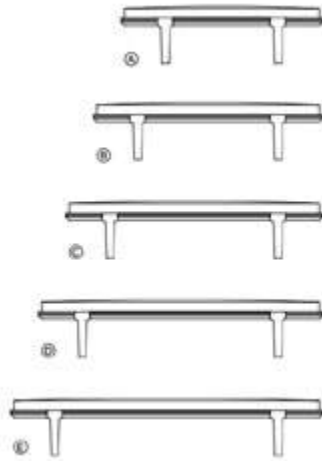

JIUN HO

FURNITURE

Sabi Bench

jiunho.com

JIUN HO

SHOWN
Wood : Oak / Espresso
Detail : fluted apron

SABI BENCH

BCH-00-101-A

L 36" W 18" H 18"

COM 2 yds COL 36 sq ft

BCH-00-101-B

L 48" W 18" H 18"

COM 2.5 yds COL 45 sq ft

BCH-00-101-C

L 60" W 18" H 18"

COM 3 yds COL 54 sq ft