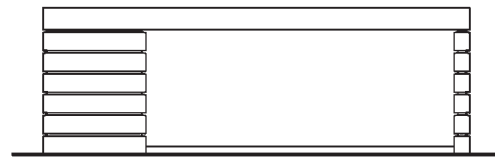

RUXTON COFFEE TABLE

66"W x 40"D x 18.5"H

54"W x 34"D x 18.5"H [SHOWN]

42"W x 42"D x 18.5"H

DESCRIPTION

12"D STORAGE NOOKS ON [3] SIDES
STACKED SOLID WOOD SIDING DETAIL ON ALL SIDES

306CR RUXTON COFFEE TABLE

TOP VIEW

FRONT VIEW

DIMENSIONS

66"W x 40"D x 18.5"H
54"W x 34"D x 18.5"H [SHOWN]
42"W x 42"D x 18.5"H