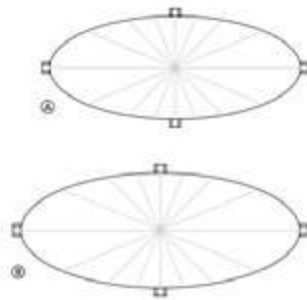

JIUN HO

FURNITURE
Rikka Coffee Table

jiunho.com

JIUN HO

SHOWN
Wood : Oak
Legs : Metal / Espresso

RIKKA COFFEE TABLE

CT-01-105-A
L 54" W 24" H 16"

CT-01-105-B
L 60" W 30" H 16"