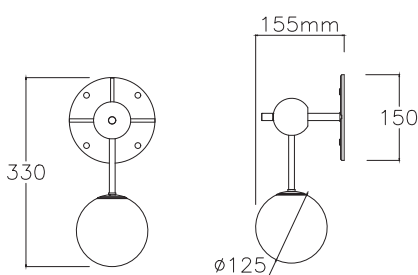

## DIMENSIONS

Wall light | 330 mm H | 150mm W  
13in H | 6in W  
2.5kg | 5.5lbs

## WALL BRACKET

Round matching finish piece  
Ø 150mm | Ø 6in

## LINE DRAWINGS

### METRIC