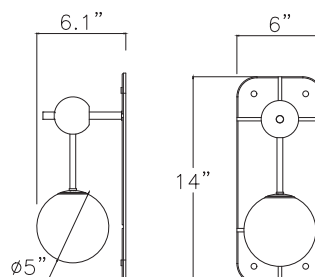

IP RATING

IP44 rated, suitable for wet areas

LIGHT SOURCE

4W LED E12/G9 lamp | 2700k
120/240V LED lamp only max 12W

DIMENSIONS

360 mm H | 150mm W
14in H | 6in W
3.5kg | 7.7lbs

FINISHES

BRUSHED BRASS

ANTIQUÉ BRASS

DARK BRONZE

SATIN NICKEL

LINE DRAWINGS

METRIC

IMPERIAL

BERT FRANK