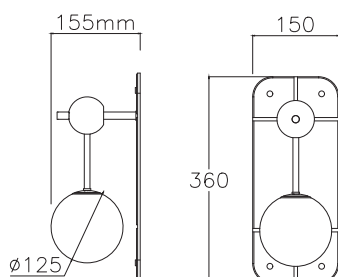

IP RATING

IP44 rated, suitable for wet areas

LIGHT SOURCE

4W LED E12/G9 lamp | 2700k
120/240V LED lamp only max 12W

DIMENSIONS

360 mm H | 150mm W
14in H | 6in W
3.5kg | 7.7lbs

FINISHES

BRUSHED BRASS

ANTIQUÉ BRASS

DARK BRONZE

SATIN NICKEL

LINE DRAWINGS

METRIC

IMPERIAL

BERT FRANK