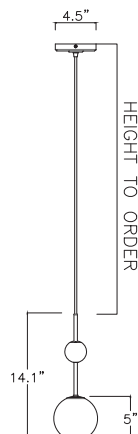

PENDANT

Clean and crisp design, essentially, one small brass sphere positioned above a larger opal glass globe that plays with form and balance.

MATERIALS

Brass | Glass

FINISHES

Standard finishes listed below.
Bespoke finishes available upon request.
Metalwork lacquered as standard.

DIMMING

Mains dimmable | TRIAC

IP RATING

IP20 rated, suitable for wet areas

LIGHT SOURCE

1x 4W LED E12/G9 lamp | 2700k
120/240V LED lamp only max 12W

DIMENSIONS

Ø 125mm | Height to order
Ø 5in | Height to order
3.5kg | 7.7lbs

SUSPENSION

Adjustable 200cm fabric cord provided
Drop rod available upon request

CEILING CANOPY

Round ceiling canopy
30mm H | Ø 116mm with cord grip
1.2in H | 4.5in

89mm | 3.5in mounting positions

FINISHES

LINE DRAWINGS

METRIC

IMPERIAL

BERT FRANK