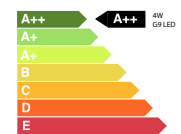

 This luminaire is compatible with bulbs of the energy class:

874/2012