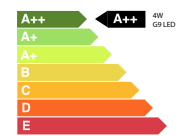

DESIGN NOTES

A signature Bert Frank design reworked as a striking yet understated floor lamp. Perfect for a cosy reading nook.

BERTFRANK RDPL / RDWL /
RDTL / RDL

874/2012