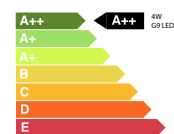

DESIGN NOTES

The beauty of Riddle is the beguiling interplay of light as it emerges through the holes of each shade, bouncing off other shades and around the room.

BERTFRANK RDP1 / RDWL / RDTL / RDL1

874/2012