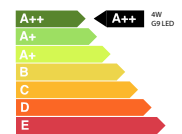

DESIGN NOTES

Not only do multiple pendants create an eye-catching sculptural form but the light interaction between the machined shades is a joy from all angles.

BERT|FRANK RDP1 / RDWL / RDTL / RDL1

874/2012