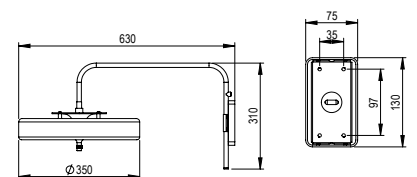

WALL BRACKET