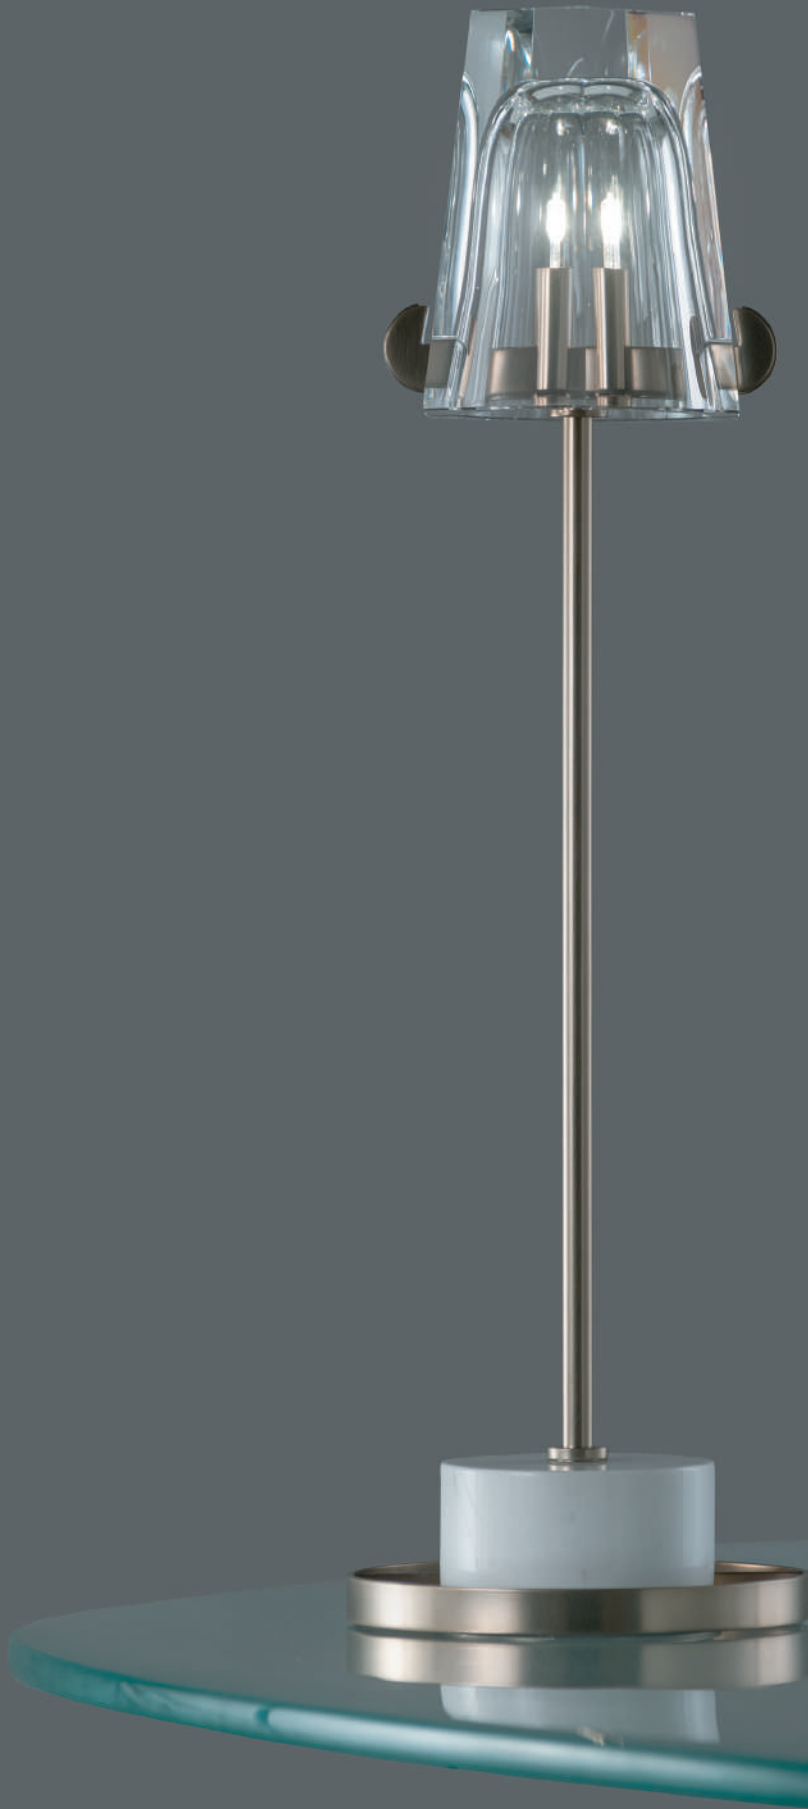

JIUN HO

LIGHT
Reims Table Lamp

jiunho.com

JIUN HO

REIMS TABLE LAMP

LT-WL-112

DIA 7.5" (190mm) H 25.5" (648mm)

ELECTRICAL 1 x G8 4W Halogen Lamp

SHADE Crystal Glass

FINISH (SHOWN)

Brushed Bronze

OTHER INFORMATION

UL approved (or equivalent)

Bulbs not included

For more information and finishes, visit our website

DENNIS MILLER ASSOCIATES