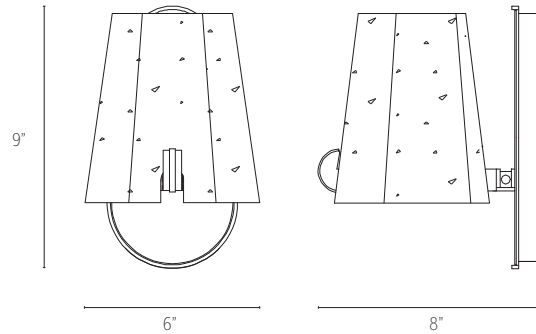

JIUN HO

LIGHT

Reims Single Arm Sconce

jiunho.com

JIUN HO

REIMS SINGLE ARM SCONCE

LT-WL-III

W 6" (152mm) D 8" (203mm) H 9" (229mm)

WALL PLATE

W 4.5" (114mm) H 9" (229mm)

ELECTRICAL 1 x G8 4W Halogen Lamp

SHADE Crystal Glass

FINISH (SHOWN)

Brushed Bronze

OTHER INFORMATION

UL approved (or equivalent)