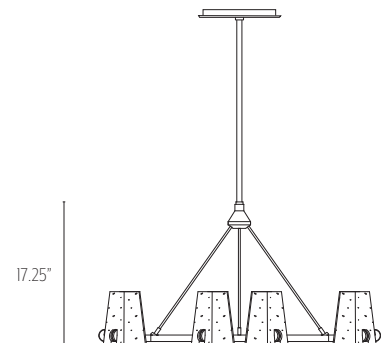

JIUN HO

REIMS MEDIUM PENDANT

LT-PL-116-B

DIA 30" (762mm) H 17.25" (438mm)

CEILING PLATE

DIA 10" (536mm) H 1" (25mm)

ELECTRICAL 8 x G8 4W Halogen Lamp

SHADE Crystal Glass

STD OVERALL HEIGHT

24(610mm), 30(762MM), 36(914MM), 42(1067MM), 48(1219MM), 60(1524mm)

FINISH (SHOWN)

Champagne

OTHER INFORMATION

UL approved (or equivalent)

Bulbs not included

For more information and finishes, visit our website

DENNIS MILLER ASSOCIATES

200 Lexington Avenue Suite 1210 New York, NY 10016
212.684.0070 Fax.212.684.0776 www.dennismiller.com