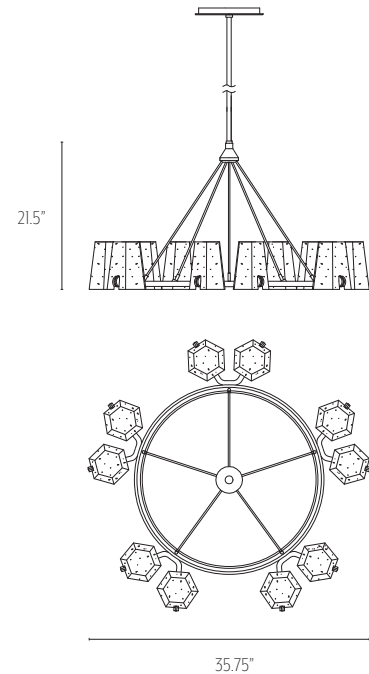

JIUN HO

REIMS LARGE PENDANT

LT-PL-116-C

DIA 35.75" (908mm) H 21.5" (546mm)

CEILING PLATE

DIA 10" (536mm) H 1" (25mm)

ELECTRICAL 10 x G8 4W Halogen Lamp

SHADE Crystal Glass

STD OVERALL HEIGHT

24(610mm), 30(762MM), 36(914MM), 42(1067MM), 48(1219MM), 60(1524mm)

FINISH (SHOWN)

Cinnamon Bronze

OTHER INFORMATION

UL approved (or equivalent)

Bulbs not included

For more information and finishes, visit our website

DENNIS MILLER ASSOCIATES

200 Lexington Avenue Suite 1210 New York, NY 10016
212.684.0070 Fax.212.684.0776 www.dennismiller.com