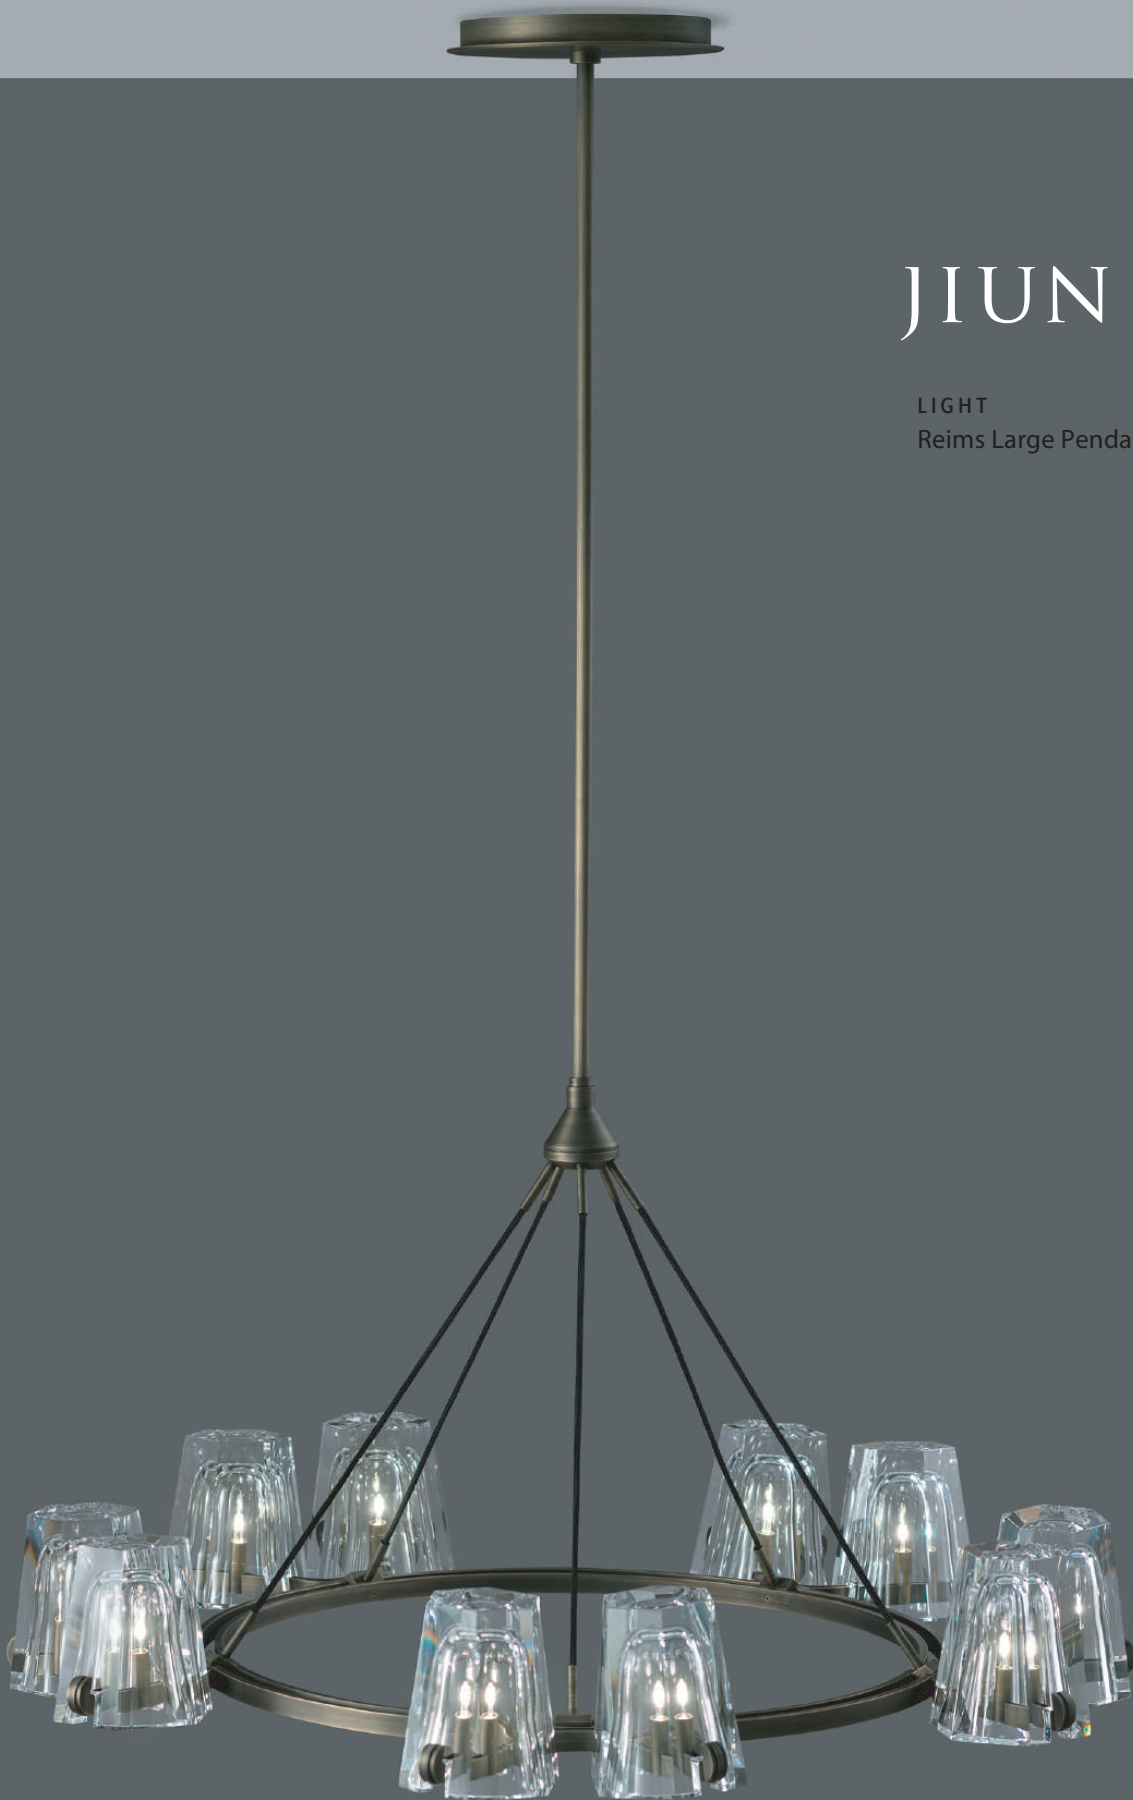

JIUN HO

LIGHT
Reims Large Pendant

jiunho.com

JIUN HO

REIMS LARGE PENDANT

LT-PL-116-C

DIA 35.75" (908mm) H 21.5" (546mm)

CEILING PLATE

DIA 10" (536mm) H 1" (25mm)

ELECTRICAL 10 x G8 4W Halogen Lamp

SHADE Crystal Glass

STD OVERALL HEIGHT

24(610mm), 30(762MM), 36(914MM), 42(1067MM), 48(1219MM), 60(1524mm)

FINISH (SHOWN)

Cinnamon Bronze

OTHER INFORMATION