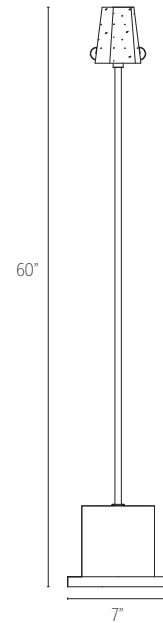

JIUN HO

LIGHT
Reims Floor Lamp

jiunho.com

JIUN HO

REIMS FLOOR LAMP

LT-FL-104

W 7" (178mm) D 7" (178mm) H 60" (1524mm)

ELECTRICAL 1 x G8 4W Halogen Lamp

SHADE Crystal Glass

FINISH (SHOWN)

Champagne

OTHER INFORMATION

UL approved (or equivalent)

Bulbs not included

For more information and finishes, visit our website

DENNIS MILLER ASSOCIATES
200 Lexington Avenue Suite 1210 New York, NY 10016
212.684.0070 Fax.212.684.0776 www.dennismiller.com