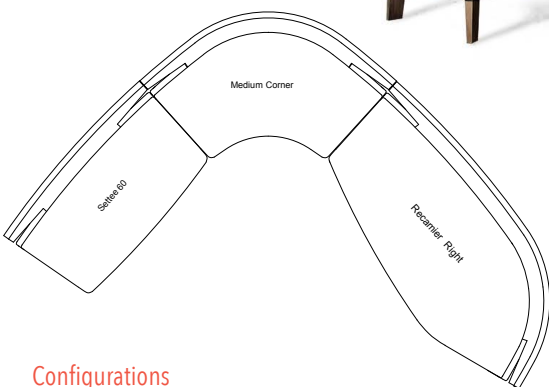

REGATTA SECTIONAL

Regatta emerged from a self-imposed design assignment to explore the concept of the sectional seating system.

This collection of curvaceous forms comes together to create infinite and scalable configurations suitable for almost any setting. Each piece has a gentle arc along its back that aligns with others to create a grand embracing arc. These arcs combine with tighter bends to provide a continuous welcoming flow at every turn. The backs align to form an aperture keeping the group open and dynamic from all perspectives.

Float them individually or link them together into a flotilla of comfort.

Handcrafted in California

Configurations

Configurations

Recamier Left
91"W x 41.5"D x 31"H

Recamier Right
91"W x 41.5"D x 31"H

Corner Chaise Left
66"W x 51"D x 31"H

Corner Chaise Right
66"W x 51"D x 31"H

Settee 36
36"W x 31.5"D x 31"H

Settee 60
60"W x 33.25"D x 31"H

Chaise 42
42"W x 64.5"D x 31"H

Settee 48
48"W x 32.25"D x 31"H

Settee 72
72"W x 34.5"D x 32"H

Medium Corner
69"W x 36.5"D x 31"H

Small Corner
46"W x 34"D x 31"H

Armlet
13"W x 27"D x 23"H

Ottoman
30"W x 27"D x 16.5"H

Three different pillow sizes in any combination or quantity.

Pillow A - 24"W x 17"H, 4 Box

Pillow B - 21"W x 12"H, 3 Box