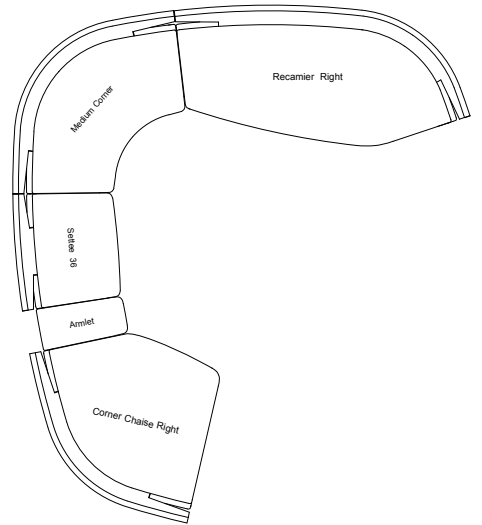

REGATTA SECTIONAL

Regatta emerged from a self-imposed design assignment to explore the concept of the sectional seating system.

This collection of curvaceous forms comes together to create infinite and scalable configurations suitable for almost any setting. Each piece has a gentle arc along its back that aligns with others to create a grand embracing arc. These arcs combine with tighter bends to provide a continuous welcoming flow at every turn. The backs align to form an aperture keeping the group open and dynamic from all perspectives.

Float them individually or link them together into a flotilla of comfort.

Handcrafted in California

Configurations

Configurations

Recamier Left
91"W x 41.5"D x 31"H

Recamier Right
91"W x 41.5"D x 31"H

Corner Chaise Left
66"W x 51"D x 31"H

Corner Chaise Right
66"W x 51"D x 31"H

Settee 36
36"W x 31.5"D x 31"H

Settee 60
60"W x 33.25"D x 31"H

Chaise 42
42"W x 64.5"D x 31"H

Settee 48
48"W x 32.25"D x 31"H

Settee 72
72"W x 34.5"D x 32"H

Medium Corner
69"W x 36.5"D x 31"H

Small Corner
46"W x 34"D x 31"H

Armlet
13"W x 27"D x 23"H

Ottoman
30"W x 27"D x 16.5"H

Three different pillow sizes in any combination or quantity.

Pillow A - 24"W x 17"H, 4 Box

Pillow B - 21"W x 12"H, 3 Box