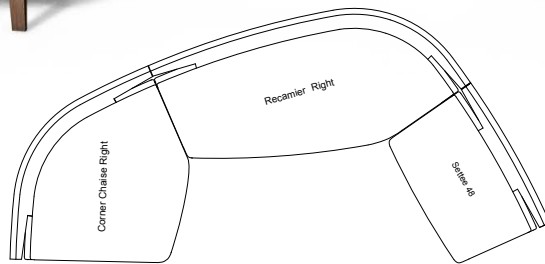

REGATTA SECTIONAL

Regatta emerged from a self-imposed design assignment to explore the concept of the sectional seating system.

This collection of curvaceous forms comes together to create infinite and scalable configurations suitable for almost any setting. Each piece has a gentle arc along its back that aligns with others to create a grand embracing arc. These arcs combine with tighter bends to provide a continuous welcoming flow at every turn. The backs align to form an aperture keeping the group open and dynamic from all perspectives.

Float them individually or link them together into a flotilla of comfort.

Handcrafted in California

Configurations

Configurations

Recamier Left
91"W x 41.5"D x 31"H

Recamier Right
91"W x 41.5"D x 31"H

Corner Chaise Left
66"W x 51"D x 31"H

Corner Chaise Right
66"W x 51"D x 31"H

Settee 36
36"W x 31.5"D x 31"H

Settee 60
60"W x 33.25"D x 31"H

Chaise 42
42"W x 64.5"D x 31"H

Settee 48
48"W x 32.25"D x 31"H

Settee 72
72"W x 34.5"D x 32"H

Medium Corner
69"W x 36.5"D x 31"H

Small Corner
46"W x 34"D x 31"H

Armlet
13"W x 27"D x 23"H

Ottoman
30"W x 27"D x 16.5"H

Three different pillow sizes in any combination or quantity.

Pillow A - 24"W x 17"H, 4 Box

Pillow B - 21"W x 12"H, 3 Box