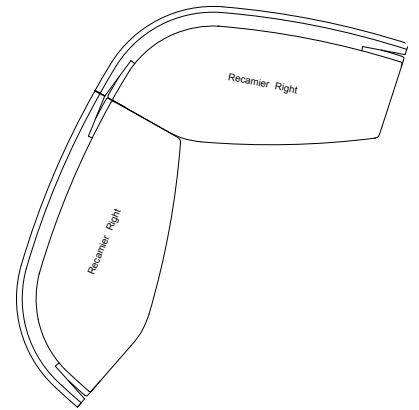

REGATTA SECTIONAL

Regatta emerged from a self-imposed design assignment to explore the concept of the sectional seating system.

This collection of curvaceous forms comes together to create infinite and scalable configurations suitable for almost any setting. Each piece has a gentle arc along its back that aligns with others to create a grand embracing arc. These arcs combine with tighter bends to provide a continuous welcoming flow at every turn. The backs align to form an aperture keeping the group open and dynamic from all perspectives.

Float them individually or link them together into a flotilla of comfort.

Handcrafted in California

Configurations

Configurations

Recamier Left
91"W x 41.5"D x 31"H

Recamier Right
91"W x 41.5"D x 31"H

Corner Chaise Left
66"W x 51"D x 31"H

Corner Chaise Right
66"W x 51"D x 31"H

Settee 36
36"W x 31.5"D x 31"H

Settee 60
60"W x 33.25"D x 31"H

Chaise 42
42"W x 64.5"D x 31"H

Settee 48
48"W x 32.25"D x 31"H

Settee 72
72"W x 34.5"D x 32"H

Medium Corner
69"W x 36.5"D x 31"H

Pillow C - 22"W x 22"H, 2