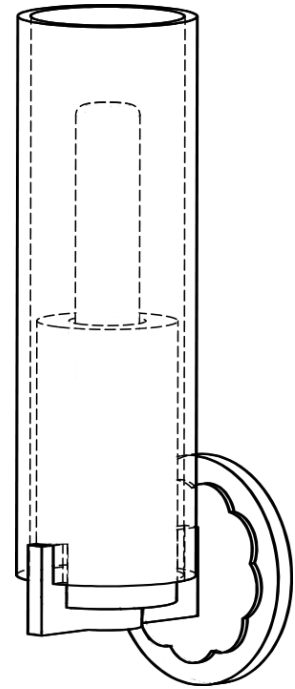

RECINTO SCONCE

LT-WL-116

W 4.5" (114mm) D 5" (127mm) H 13.5" (343mm)

CEILING PLATE

Ceiling Plate: DIA 4.5" (114mm) H 0.5" (12mm)

ELECTRICAL 1 X 30 Watt - T10 Incandescent Light Bulb (Dimmable)

SHADE Clear Glass Tube and Alabaster Tube

FINISH

Brushed Bronze
Cognac Bronze
Cinnamon Bronze
Champagne
Matte White
Satin Nickel
Polished Nickel
Graphite
Espresso Bronze

OTHER INFORMATION

Light Bulb not included with fixture

For more information and finishes, visit our website