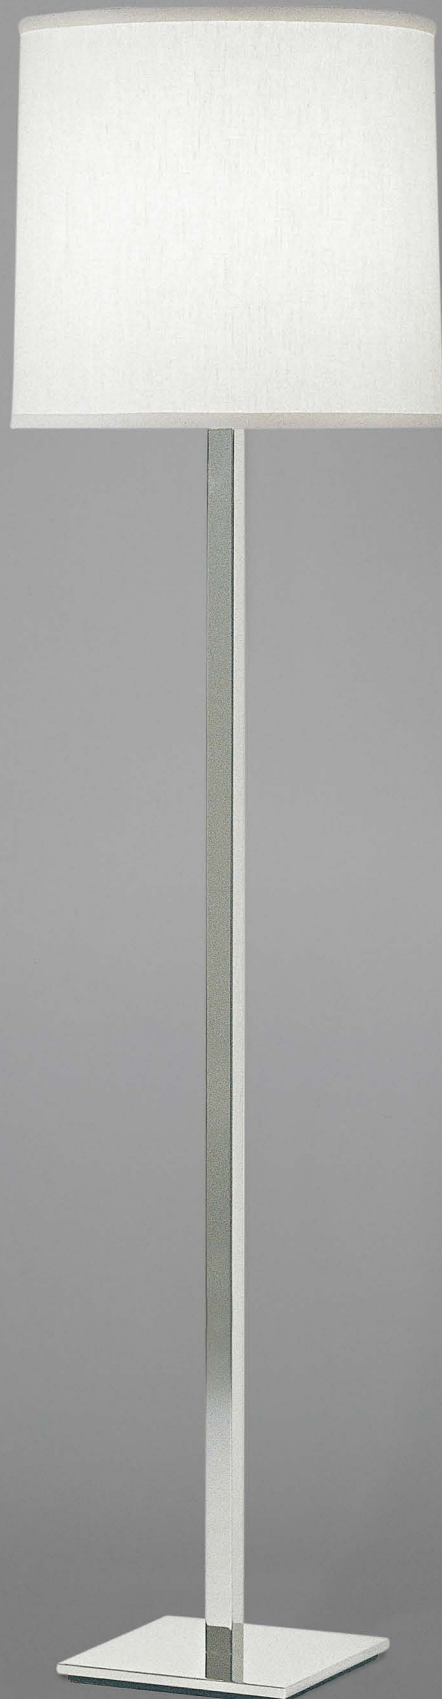

Presidio Floor Lamp

boyd

Presidio Floor Lamp

MODEL # 10044

Stripped down to its geometric essence, this is a tight, architectural floor lamp classic. Designed by Barbara Barry.

MATERIALS

Brass

FINISHES

Antiqued Boyd Brass, Blackened Brass, Polished Nickel, Satin Nickel.

LAMPING

Incandescent

One, Medium base, Three-way A21, 250w max lamp (not included). Compatible with LED Screw-in lamps.

DIMENSIONS

W 13" x H 56" x Base 8.25" sq.

WEIGHT

19 lbs.

W 33 cm x H 142.2 cm x Base 21 cm sq.

8.6 kg

NOTES

- UL listed (or equivalent) for damp locations
- Three-way socket switch.
- Top Diffuser: white acrylic.