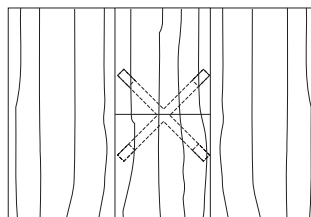

Square Extension Table (with self storing leaf)

48"W (72" w/one 24" leaf) x 48"D x 29"H
54"W (78" w/one 24" leaf) x 54"D x 29"H
60"W (84" w/one 24" leaf) x 60"D x 29"H
66"W (90" w/one 24" leaf) x 66"D x 29"H
72"W (96" w/one 24" leaf) x 72"D x 29"H