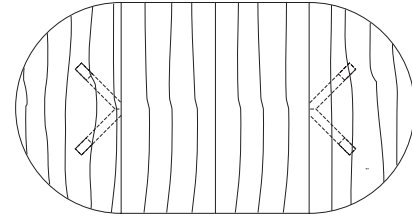

Extended with one leaf

POINTE ROUND EXTENSION TABLE - SPLIT BASE

**60W x 60D x 29H
(84W-1 LEAF, 108W-2 LEAVES)**

Shown in Medium Walnut

The refined Pointe Table is available as a fixed table or with one or two leaves. This Pointe with its two leaves features an unexpected base split as it divides at the center of its stretcher intersection. These tables are available with round or square tops in a variety sizes and finishes.

POINTE ROUND & SQUARE TABLE

Pointe Round Table

42"W x 42"D x 29"H
 48"W x 48"D x 29"H
 54"W x 54"D x 29"H
 60"W x 60"D x 29"H
 66"W x 66"D x 29"H
 72"W x 72"D x 29"H

Round Extension Table (with self storing leaf)

48"W (72" w/one 24" leaf) x 48"D x 29"H
 54"W (78" w/one 24" leaf) x 54"D x 29"H
 60"W (84" w/one 24" leaf) x 60"D x 29"H
 66"W (90" w/one 24" leaf) x 66"D x 29"H
 72"W (96" w/one 24" leaf) x 72"D x 29"H

Round Split Base Extension Table

48"W (96" w/two 24" leaves) x 48"D x 29"H
 54"W (102" w/two 24" leaves) x 54"D x 29"H
 60"W (108" w/two 24" leaves) x 60"D x 29"H
 66"W (114" w/two 24" leaves) x 66"D x 29"H
 72"W (120" w/two 24" leaves) x 72"D x 29"H