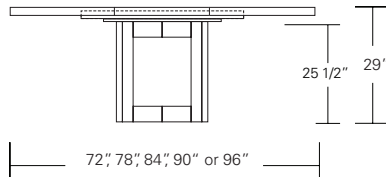

Extended with one leaf

POINTE ROUND EXTENSION TABLE - SPLIT BASE

**60W x 60D x 29H
(84W-1 LEAF, 108W-2 LEAVES)**

Shown in Medium Walnut

The refined Pointe Table is available as a fixed table or with one or two leaves. This Pointe with its two leaves features an unexpected base split as it divides at the center of its stretcher intersection. These tables are available with round or square tops in a variety sizes and finishes.

POINTE ROUND & SQUARE TABLE

Pointe Round Table

42"W x 42"D x 29"H
 48"W x 48"D x 29"H
 54"W x 54"D x 29"H
 60"W x 60"D x 29"H
 66"W x 66"D x 29"H
 72"W x 72"D x 29"H

Round Extension Table (with self storing leaf)

48"W (72" w/one 24" leaf) x 48"D x 29"H
 54"W (78" w/one 24" leaf) x 54"D x 29"H
 60"W (84" w/one 24" leaf) x 60"D x 29"H
 66"W (90" w/one 24" leaf) x 66"D x 29"H
 72"W (96" w/one 24" leaf) x 72"D x 29"H

Round Split Base Extension Table

48"W (96" w/two 24" leaves) x 48"D x 29"H
 54"W (102" w/two 24" leaves) x 54"D x 29"H
 60"W (108" w/two 24" leaves) x 60"D x 29"H
 66"W (114" w/two 24" leaves) x 66"D x 29"H
 72"W (120" w/two 24" leaves) x 72"D x 29"H