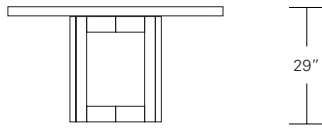

Extended with one leaf

POINTE ROUND EXTENSION TABLE - SPLIT BASE

**60W x 60D x 29H
(84W-1 LEAF, 108W-2 LEAVES)**

Shown in Medium Walnut

The refined Pointe Table is available as a fixed table or with one or two leaves. This Pointe with its two leaves features an unexpected base split as it divides at the center of its stretcher intersection. These tables are available with round or square tops in a variety sizes and finishes.

POINTE ROUND & SQUARE TABLE

Pointe Round Table

42"W x 42"D x 29"H
 48"W x 48"D x 29"H
 54"W x 54"D x 29"H
 60"W x 60"D x 29"H
 66"W x 66"D x 29"H
 72"W x 72"D x 29"H

Round Extension Table (with self storing leaf)

48"W (72" w/one 24" leaf) x 48"D x 29"H
 54"W (78" w/one 24" leaf) x 54"D x 29"H
 60"W (84" w/one 24" leaf) x 60"D x 29"H
 66"W (90" w/one 24" leaf) x 66"D x 29"H
 72"W (96" w/one 24" leaf) x 72"D x 29"H

Round Split Base Extension Table

48"W (96" w/two 24" leaves) x 48"D x 29"H
 54"W (102" w/two 24" leaves) x 54"D x 29"H
 60"W (108" w/two 24" leaves) x 60"D x 29"H
 66"W (114" w/two 24" leaves) x 66"D x 29"H
 72"W (120" w/two 24" leaves) x 72"D x 29"H