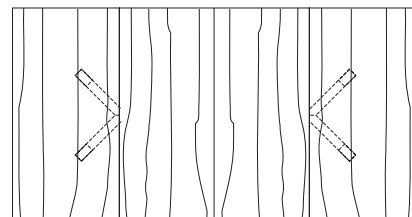

Extended with one leaf

POINTE ROUND EXTENSION TABLE - SPLIT BASE

**60W x 60D x 29H
(84W-1 LEAF, 108W-2 LEAVES)**

Shown in Medium Walnut

The refined Pointe Table is available as a fixed table or with one or two leaves. This Pointe with its two leaves features an unexpected base split as it divides at the center of its stretcher intersection. These tables are available with round or square tops in a variety sizes and finishes.

48"W (72" w/one 24" leaf) x 48"D x 29"H
 54"W (78" w/one 24" leaf) x 54"D x 29"H
 60"W (84" w/one 24" leaf) x 60"D x 29"H
 66"W (90" w/one 24" leaf) x 66"D x 29"H
 72"W (96" w/one 24" leaf) x 72"D x 29"H

Round Split Base Extension Table

48"W (96" w/two 24" leaves) x 48"D x 29"H
 54"W (102" w/two 24" leaves) x 54"D x 29"H
 60"W (108" w/two 24" leaves) x 60"D x 29"H
 66"W (114" w/two 24" leaves) x 66"D x 29"H
 72"W (120" w/two 24" leaves) x 72"D x 29"H

Pointe Square Table

42"W x 42"D x 29"H
 48"W x 48"D x 29"H
 54"W x 54"D x 29"H
 60"W x 60"D x 29"H
 66"W x 66"D x 29"H
 72"W x 72"D x 29"H

Square Extension Table (with self storing leaf)

48"W (72" w/one 24" leaf) x 48"D x 29"H
 54"W (78" w/one 24" leaf) x 54"D x 29"H
 60"W (84" w/one 24" leaf) x 60"D x 29"H
 66"W (90" w/one 24" leaf) x 66"D x 29"H
 72"W (96" w/one 24" leaf) x 72"D x 29"H