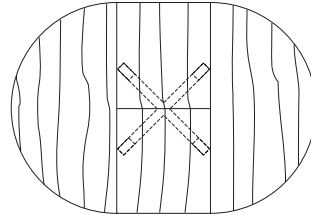

Extended with one leaf

POINTE ROUND EXTENSION TABLE - SPLIT BASE

**60W x 60D x 29H
(84W-1 LEAF, 108W-2 LEAVES)**

Shown in Medium Walnut

The refined Pointe Table is available as a fixed table or with one or two leaves. This Pointe with its two leaves features an unexpected base split as it divides at the center of its stretcher intersection. These tables are available with round or square tops in a variety sizes and finishes.

POINTE ROUND & SQUARE TABLE

Pointe Round Table

42"W x 42"D x 29"H
 48"W x 48"D x 29"H
 54"W x 54"D x 29"H
 60"W x 60"D x 29"H
 66"W x 66"D x 29"H
 72"W x 72"D x 29"H

Round Extension Table (with self storing leaf)

48"W (72" w/one 24" leaf) x 48"D x 29"H
 54"W (78" w/one 24" leaf) x 54"D x 29"H
 60"W (84" w/one 24" leaf) x 60"D x 29"H
 66"W (90" w/one 24" leaf) x 66"D x 29"H
 72"W (96" w/one 24" leaf) x 72"D x 29"H

Round Split Base Extension Table

48"W (96" w/two 24" leaves) x 48"D x 29"H
 54"W (102" w/two 24" leaves) x 54"D x 29"H
 60"W (108" w/two 24" leaves) x 60"D x 29"H
 66"W (114" w/two 24" leaves) x 66"D x 29"H
 72"W (120" w/two 24" leaves) x 72"D x 29"H