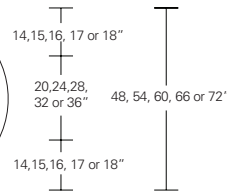

Lazy Susan Option

DESCRIPTION	FINISH OPTIONS		
	NATURAL	STAINED	CERUSED
Pointe Table: Veneer top with solid wood or thick veneer edging. Base with solid wood frame members and levelers. Standard Options: Lazy susan or inset lazy susan. Reverse diamond, diamond or sunburst veneer pattern. Custom Orders: Custom sizes, woods, veneer patterns and finishes are available. Please request a price quotation.	Standard Finishes Ash, Cherry, Mahogany, Maple, Walnut, Claro Toned Walnut, Oak.* *At additional cost.	Medium Ash, Dark Ash, Burnt Ash, Ebonized Ash, Medium Cherry, Dark Cherry, Medium Mahogany, Medium Walnut, Dark Walnut, Ebonized Walnut, Grey Walnut, Silver Walnut.	Bleached Ash, Cerused Ash, Cerused Burnt Ash, Cerused Dark Ash, Cerused Mahogany, Cerused Dark Mahogany, Bleached Walnut, Cerused Walnut, Cerused Grey Walnut, Cerused Silver Walnut, Cerused Oak*.