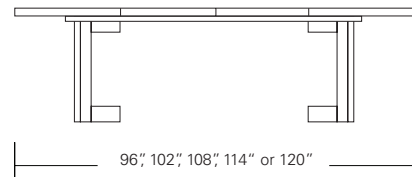

Extended with one leaf

POINTE ROUND EXTENSION TABLE - SPLIT BASE

**60W x 60D x 29H
(84W-1 LEAF, 108W-2 LEAVES)**

Shown in Medium Walnut

The refined Pointe Table is available as a fixed table or with one or two leaves. This Pointe with its two leaves features an unexpected base split as it divides at the center of its stretcher intersection. These tables are available with round or square tops in a variety sizes and finishes.

POINTE ROUND & SQUARE TABLE

Pointe Round Table

42"W x 42"D x 29"H
 48"W x 48"D x 29"H
 54"W x 54"D x 29"H
 60"W x 60"D x 29"H
 66"W x 66"D x 29"H
 72"W x 72"D x 29"H

Round Extension Table (with self storing leaf)

48"W (72" w/one 24" leaf) x 48"D x 29"H
 54"W (78" w/one 24" leaf) x 54"D x 29"H
 60"W (84" w/one 24" leaf) x 60"D x 29"H
 66"W (90" w/one 24" leaf) x 66"D x 29"H
 72"W (96" w/one 24" leaf) x 72"D x 29"H

Round Split Base Extension Table

48"W (96" w/two 24" leaves) x 48"D x 29"H
 54"W (102" w/two 24" leaves) x 54"D x 29"H
 60"W (108" w/two 24" leaves) x 60"D x 29"H
 66"W (114" w/two 24" leaves) x 66"D x 29"H
 72"W (120" w/two 24" leaves) x 72"D x 29"H