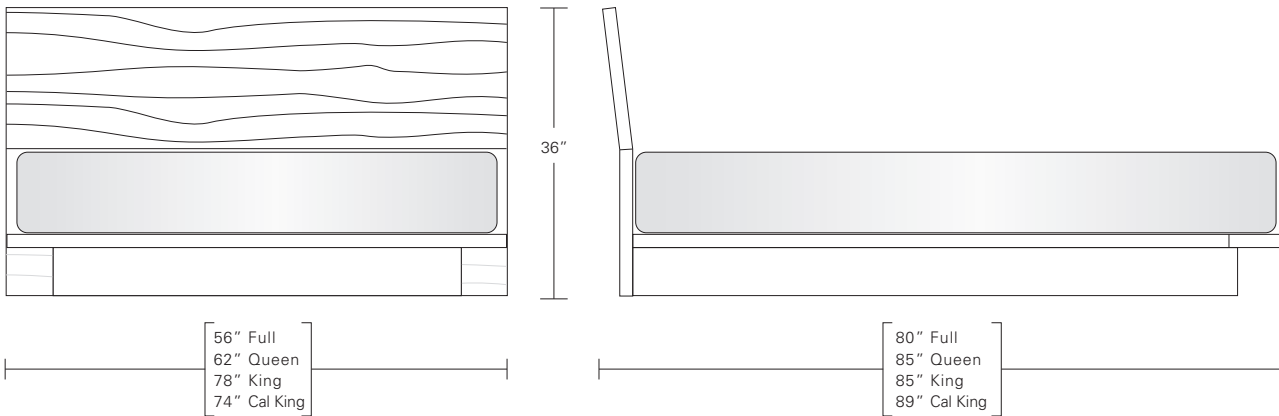

PLATEAU BED

QUEEN 62W x 85D x 36H

Shown in Walnut

The raw beauty of solid natural wood is handsomely emphasized in the austere Plateau Bed. The recessed base and low platform height portray a modern sleekness to the design. The inclined headboard can be specified using an optional live edge Oregon Walnut (claro walnut) or Maple.

PLATEAU BED

Plateau Bed (with platform: mattress required)

Live Edge Option

DESCRIPTION		FINISH OPTIONS		
<p>Plateau Bed: Solid wood headboard and platform frame. Recessed base with levelers.</p> <p>Standard Options: Live edge headboard edge. Storage drawers in base.</p> <p>Custom Orders: Custom sizes, woods and finishes are available. Please request a price quotation.</p>	Standard Finishes	<p>NATURAL</p> <p>Cherry, Mahogany, Maple, Walnut, Oak.*</p> <p>*At additional cost.</p>	<p>STAINED</p> <p>Medium Ash, Dark Ash, Burnt Ash, Ebonized Ash, Medium Cherry, Dark Cherry, Medium Mahogany, Ebonized Maple, Medium Walnut, Dark Walnut, Grey Walnut.</p>	<p>CERUSED</p> <p>Bleached Ash, Cerused Ash, Cerused Dark Ash, Cerused Mahogany, Cerused Dark Mahogany, Cerused Oak, Bleached Walnut, Cerused Walnut, Cerused Grey Walnut.</p>
	Live Edge Top Option	Maple, Walnut.		