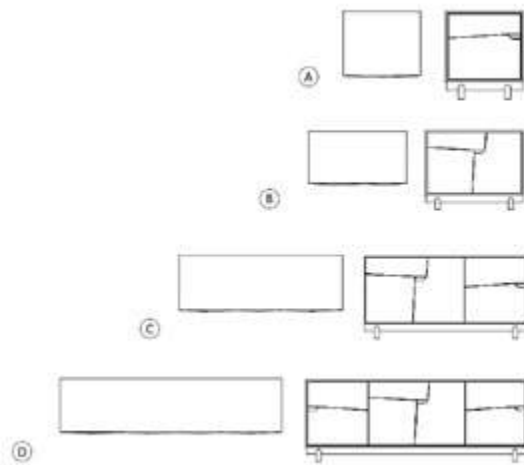

JIUN HO

FURNITURE
Pisac Cabinet

jiunho.com

JIUN HO

SHOWN
Wood : Oak / Carbon
Front : Lacquer / Blue + Lacquer / Yellow
Metal : Cinnamon

PISAC CABINET

DR-15-105-A
L 26" W 22" H 29.5"

DR-15-105-B
L 41" W 22" H 33"

DR-15-105-C
L 66" W 22" H 33"

DR-15-105-D
L 91" W 22" H 33"

DENNIS MILLER ASSOCIATES

200 Lexington Avenue Suite 1210 New York, NY 10016
212.684.0070 Fax.212.684.0776 www.dennismiller.com