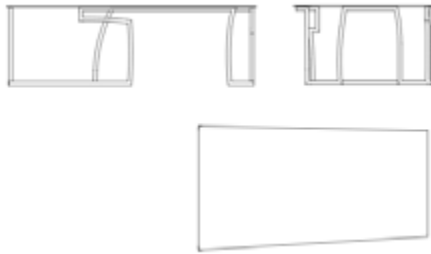

# JIUN HO

SHOWN  
Metal : cast-bronze with Patina Bronze finish  
Top : 1/2" glass top

PICCHU COFFEE TABLE

CT-15-114  
L 53" W 29" H 16.5"

**DENNIS MILLER ASSOCIATES**

200 Lexington Avenue Suite 1210 New York, NY 10016  
212.684.0070 Fax.212.684.0776 www.dennismiller.com