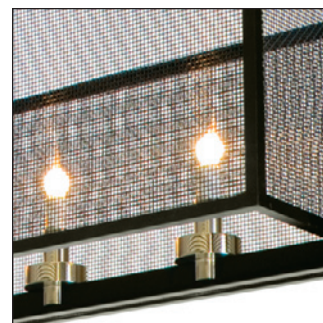

POWELL &
BONNELL

PHANTOM PENDANT 9540

Ceiling mounted rectangular pendant light fixture with satin black tube frame and mesh, six polished nickel lamp holders and painted ceiling canopy.
10”h x 10”d x 48”w, overall height 60”.