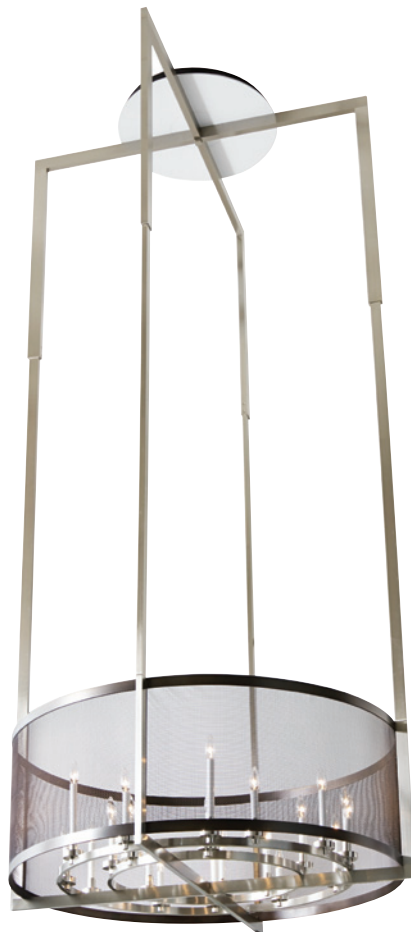

POWELL &
BONNELL

PHANTOM CHANDELIER 9542

Ceiling mount, round chandelier with four metal armatures,
mesh shade and twenty polished nickel lamp holders.
48" diameter x 18"h mesh shade,
24" diameter ceiling canopy.

Also available in a rectangular pendant. (9540).
Custom configurations and sizes available.

As shown: Antique brass frame and mesh, polished nickel lamp holders, ceiling canopy painted.

WWW.POWELLANDBONNELL.COM