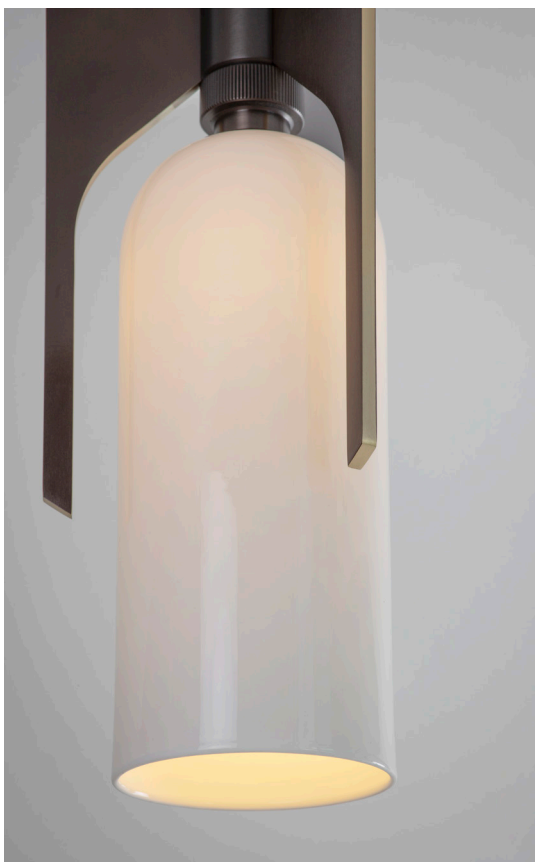

PENNON PENDANT LIGHT

Three solid brass fins protect a fine bone china diffuser, with a brass rod providing ceiling support. Works well over a kitchen island or over a side table illuminating a cosy corner.

PRODUCT CODE

PNN0010 - Pennon Pendant Light - Brass
PNN0011 - Pennon Pendant Light - Bronze

MATERIALS

Brass, Fine bone china

FINISHES

Brushed brass w/ polished brass edge
Bronzed brass w/ brushed brass edge
Custom finishes available

DIMMING

Mains dimmable / TRIAC

IP RATING

IP20 rated, suitable for outside wet area zones

LIGHT SOURCE

1x 4W LED E12/G9 lamp
120/240V, 2700k
LED lamp only MAX 12W

WEIGHT

4kg net, 5kg gross

CEILING CANOPY

Brass/bronze round ceiling canopy (supplied)
H 30 x Ø 116mm
89mm/3.5in mounting positions

SUSPENSION

Custom length brass/bronze drop rod supplied
Length to be specified upon order

DESIGN NOTES

Pennon is all about the fins – some see a likeness to a jet fighter, others are reminded of those arcade machines you guide to pick up a prize (and never win!) – cradling the fine bone china diffuser, as if the light is precious. And of course, it is.

BERT|FRANK PNWL/PNTL/
PNFL/PNPL

874/2012