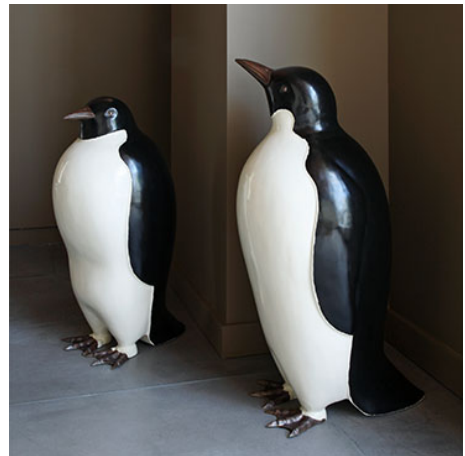

R O B E R T K U O

Penguin Female - Black & Cream Lacquer

RK# 8254

BLACK LACQUER
CREAM LACQUER
LACQUER
FEMALE ON THE LEFT
CONTEMPORARY
33"H X 16"OW X 16 3/4"OD
\$7,500.00