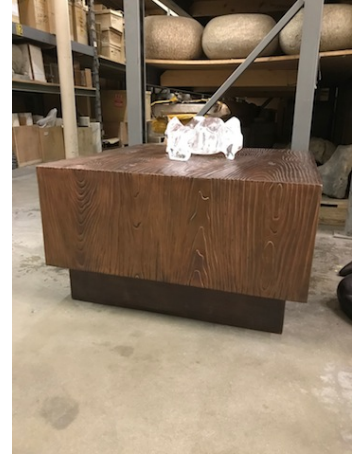

R O B E R T K U O

Rosewood Pedestal

RK# 3506

ROSEWOOD

CONTEMPORARY

20"SQ X 32"H

\$2,400.00

R O B E R T K U O

R O B E R T K U O

**Nesting Pedestals (set of 2) Flange Corners -
34"H**

RK# 9565

CREAM LACQUER

17 1/2"W X 16"D X 27"H X X 23"W X 16"D X 34"H

\$7,800.00

R O B E R T K U O

Woodgrain Square Pedestal Table - Copper

BLACK

CONTEMPORARY

17 1/2"W X 16"D X 27"H X X 23"W X 16"D X 34"H

\$7,800.00