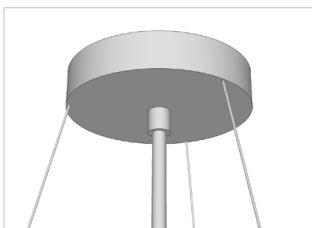

Studio Bel Vetro
studiobelvetro.com

DENNIS MILLER ASSOCIATES
200 Lexington Avenue Suite 1210 New York, NY 10016
212.684.0070 Fax 212.684.0776 www.dennismiller.com
T 212.684.0070 dennismiller.com