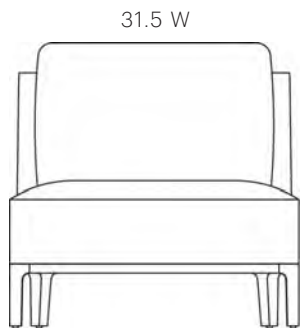

PARKVIEW SLIPPER CHAIR

PARKVIEW SLIPPER CHAIR

DIMENSIONS 31.5 W x 33.5 D x 31 H
14 Seat Height
20 Seat Depth

FABRIC Chair: 7.5 Yards / 135 Sq Feet

31 H